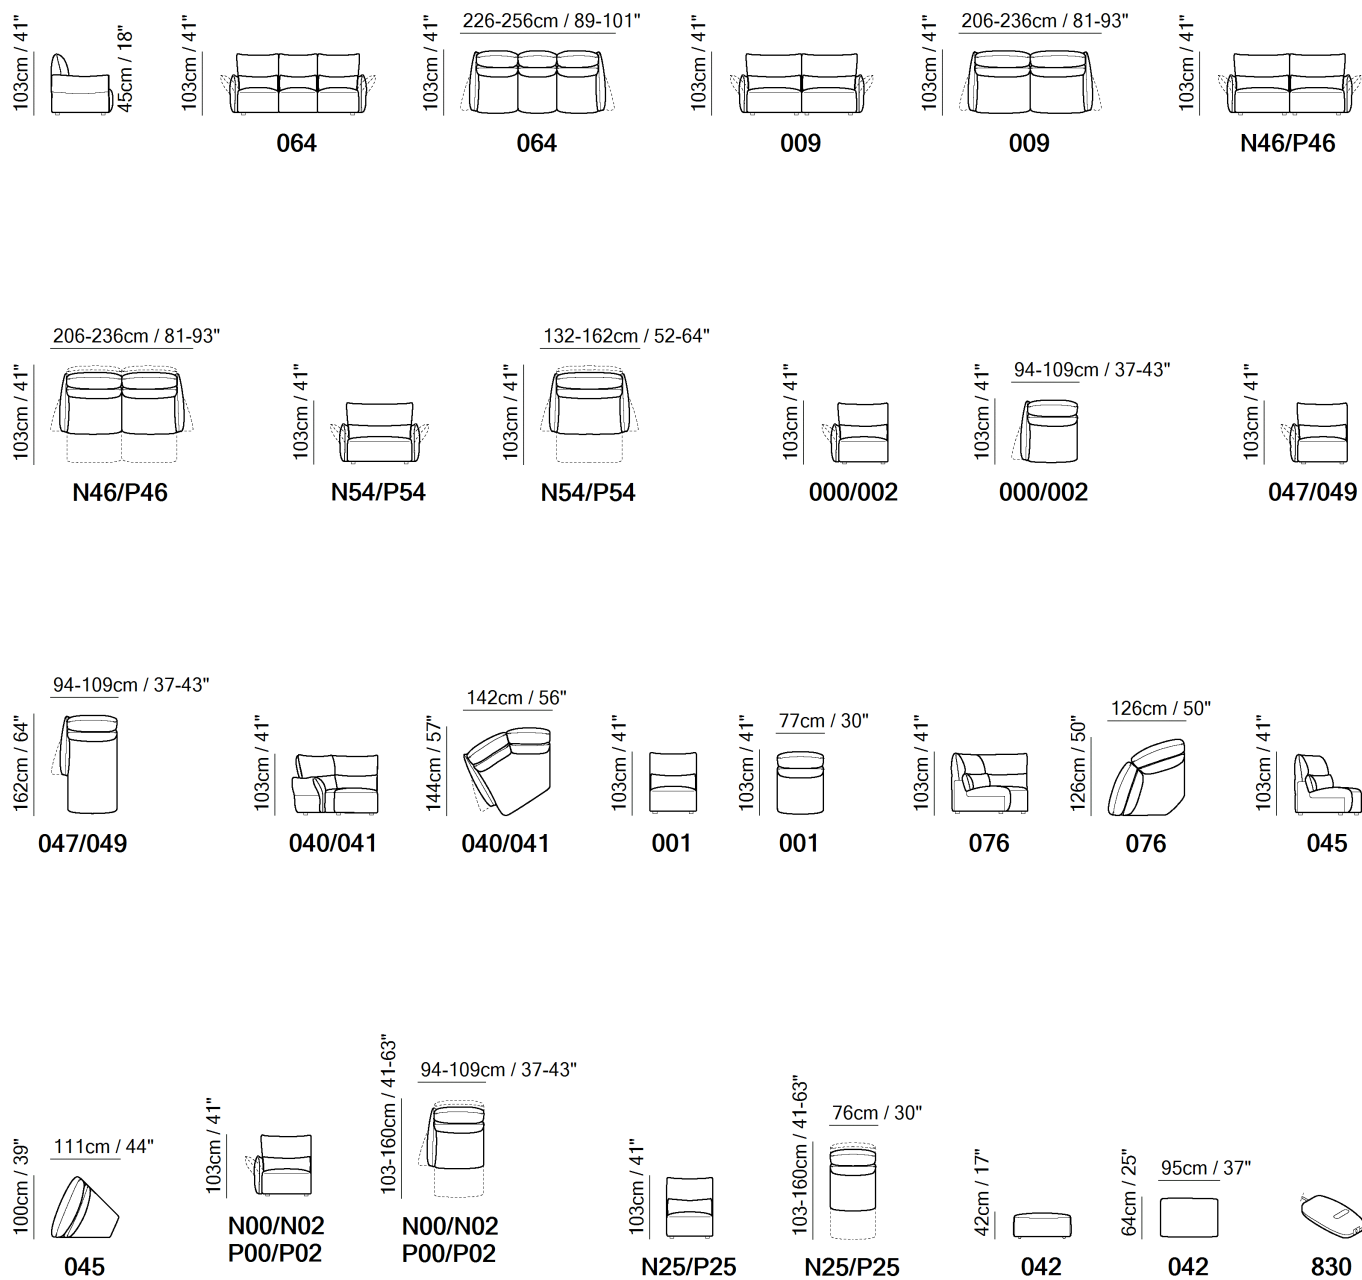

■ Vers. N00+N25+N02

■ Vers. N46

■ Vers. 000+001+076+002

SCHEMATICS

COMPOSITION EXAMPLES