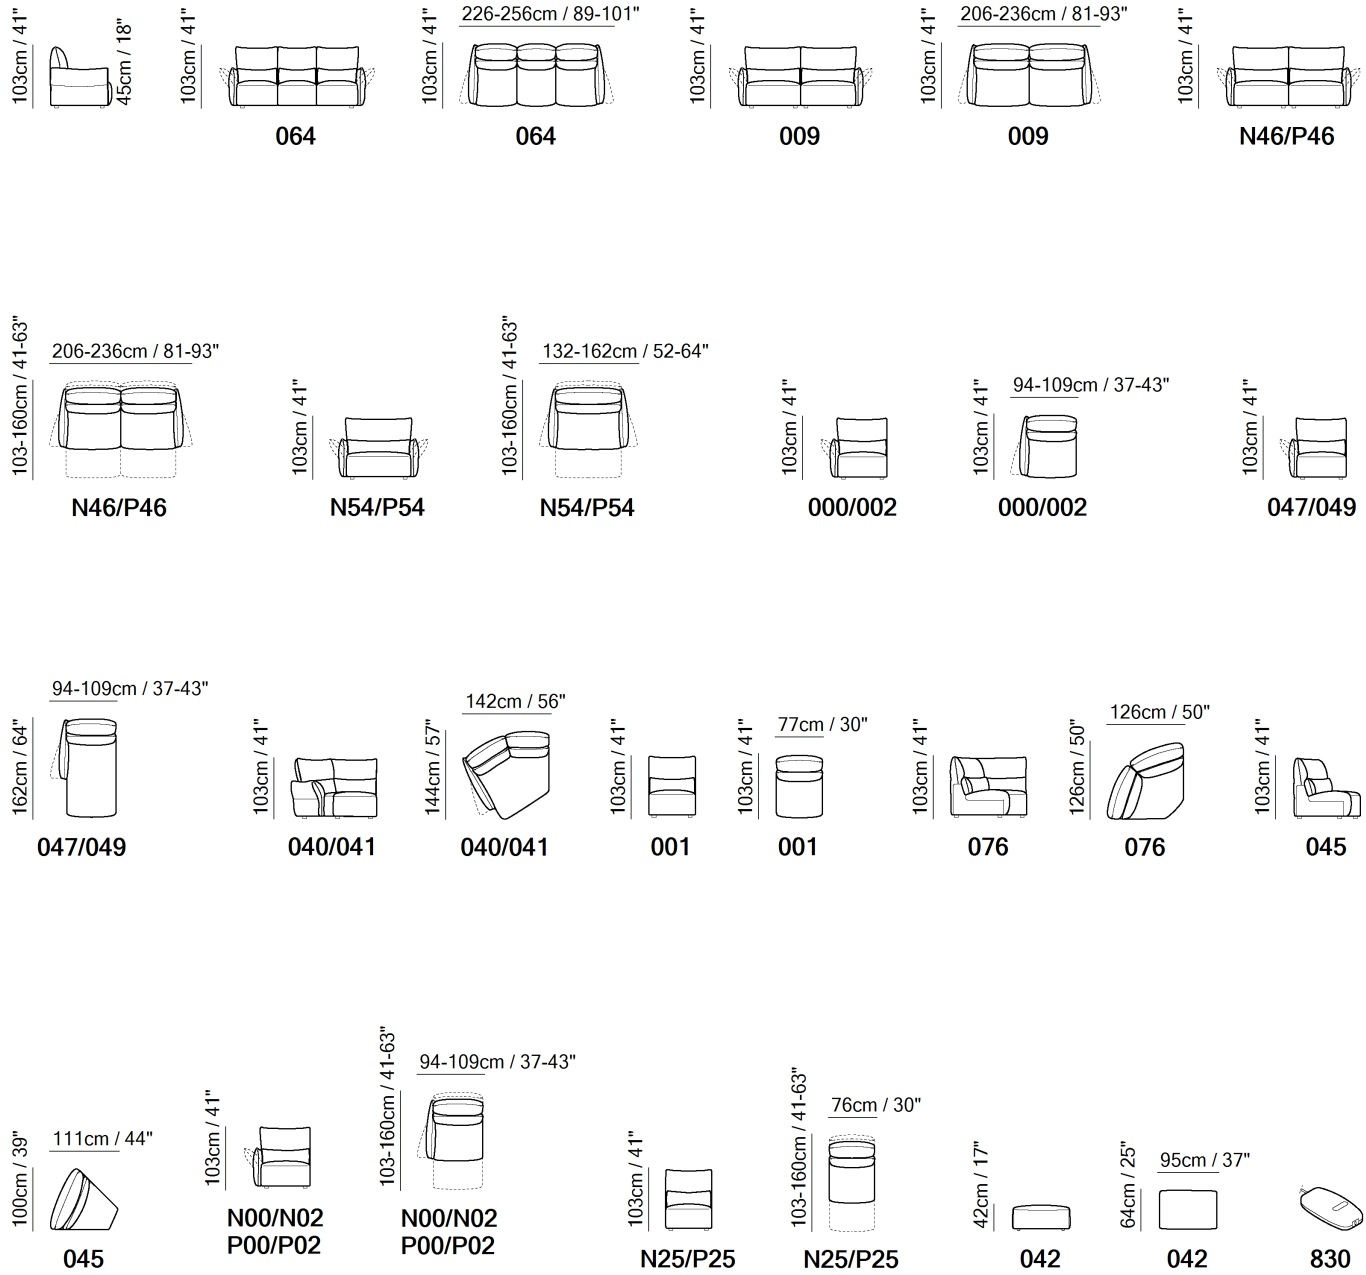

■ Vers. N00+N25+N02

■ Vers. N46

■ Vers. 000+001+076+002

SCHEMATICS

COMPOSITION EXAMPLES