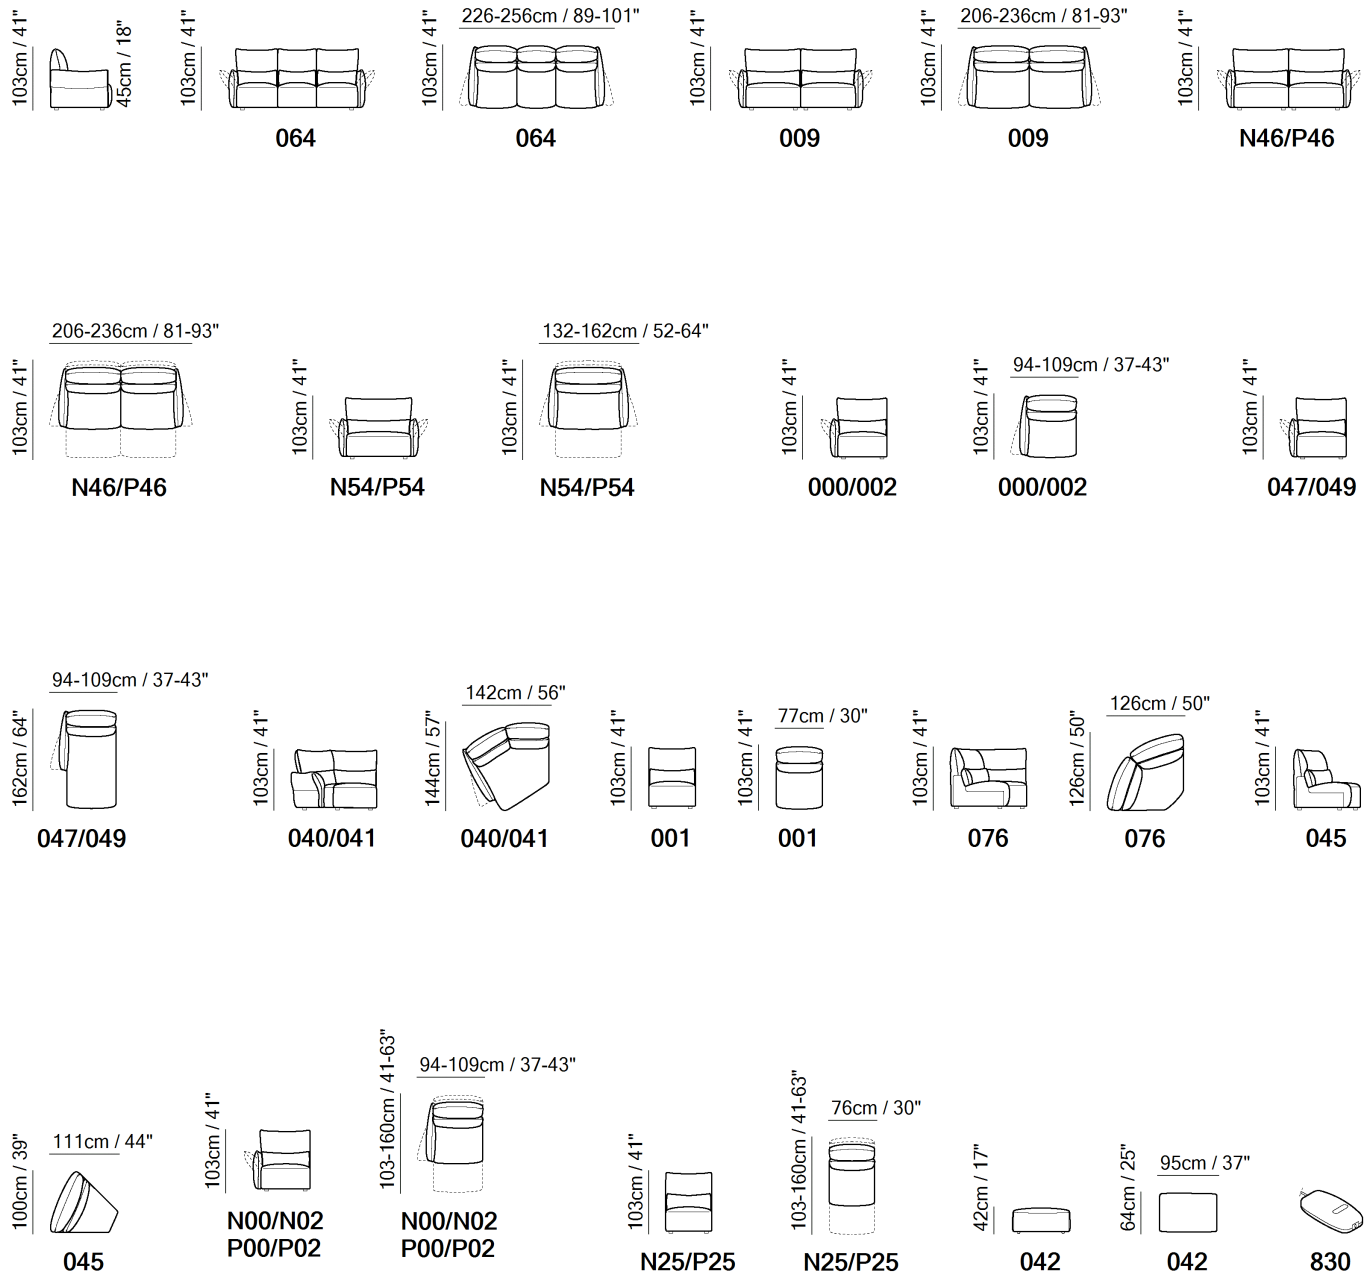

■ Vers. N00+N25+N02

■ Vers. N46

■ Vers. 000+001+076+002

SCHEMATICS

COMPOSITION EXAMPLES