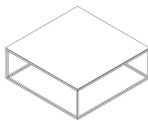

■ T18407X

■ T18418X

■ T18415X

■ T18403X

ALL PICTURES SHOWN ARE FOR ILLUSTRATIVE PURPOSE ONLY. ACTUAL PRODUCT MAY VARY DUE TO PRODUCT ENHANCEMENT.

SCHEMATICS

square ANGULAR

45cm x 45cm H 53cm
17,72" x 17,72" H 20,87"

square Central

90cm x 90cm H 33cm
35,43" x 35,43" H 12,99"

90cm x 90cm H 34cm
35,43" x 35,43" H 13,39"

square Accent

45cm x 45cm H 53cm
17,72" x 17,72" H 20,87"

Round ANGULAR

45cm H 56cm
17,72" H 22,05"

Round Central