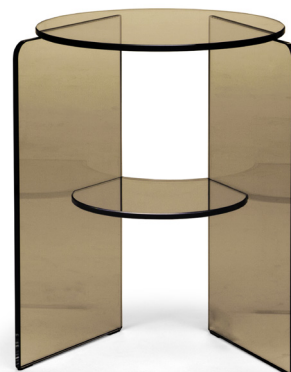

■ T041005XOF / T041005XDD
(draft image - projectual review)

■ T041008XOF / T041008XDD

■ T041011XOF / T041011XDD

■ T041006XOF / T041006XDD
(draft image - projectual review)

■ T041009XOF / T041009XDD

■ T041012XOF / T041012XDD

■ T041004XOF / T041004XDD
(draft image - projectual review)

■ T041007XOF / T041007XDD

■ T041010XOF / T041010XDD

SCHEMATICS

Round ANGULAR

70cm x 70cm H 41cm
27,56" x 27,56" H 16,14"

Round Central

90cm x 90cm H 31cm
35,43" x 35,43" H 12,2"

Round Accent

40cm x 40cm H 51cm
15,75" x 15,75" H 20,08"

FINISHINGS

Frame finishing

BRONZE

SMOKE

Extra Clear Glass

Top finishing

BRONZE

SMOKE

Extra Clear Glass