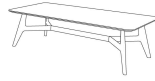

■ E22232X / E22256X

ALL PICTURES SHOWN ARE FOR ILLUSTRATIVE PURPOSE ONLY. ACTUAL PRODUCT MAY VARY DUE TO PRODUCT ENHANCEMENT.

SCHEMATICS

Rectangular ANGULAR

50cm x 80cm H 40cm
19,69" x 31,5" H 15,75"

Rectangular Central

60cm x 120cm H 35cm
23,62" x 47,24" H 13,78"

Rectangular ACCENT

40cm x 50cm H 50cm
15,75" x 19,69" H 19,69"

Round ANGULAR

80cm x 80cm H 47cm
31,5" x 31,5" H 18,5"

Round Central

100cm x 100cm H 35cm
39,37" x 39,37" H 13,78"