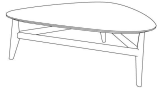

■ E22232X / E22256X

ALL PICTURES SHOWN ARE FOR ILLUSTRATIVE PURPOSE ONLY. ACTUAL PRODUCT MAY VARY DUE TO PRODUCT ENHANCEMENT.

SCHEMATICS

Rectangular ANGULAR

50cm x 80cm H 40cm
19,69" x 31,5" H 15,75"

Rectangular Central

60cm x 120cm H 35cm
23,62" x 47,24" H 13,78"

Rectangular ACCENT

40cm x 50cm H 50cm
15,75" x 19,69" H 19,69"

Round ANGULAR

80cm x 80cm H 47cm
31,5" x 31,5" H 18,5"

Round Central

100cm x 100cm H 35cm
39,37" x 39,37" H 13,78"