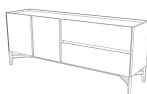

by NATUZZI
DIVANI & DIVANI

■ W22204X / W22207X

■ W22204X / W22207X

■ W22203X / W22206X

■ W22203X / W22206X

ALL PICTURES SHOWN ARE FOR ILLUSTRATIVE PURPOSE ONLY. ACTUAL PRODUCT MAY VARY DUE TO PRODUCT ENHANCEMENT.

SCHEMATICS

Sideboard

200cm x 50cm H 80cm
78,74" x 19,69" H 31,5"

Sideboard with doors

50cm x 200cm H 80cm
19,69" x 78,74" H 31,5"

FINISHINGS

Frame finishing

SMOKED OAK