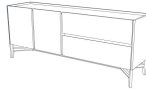

by NATUZZI
DIVANI & DIVANI

■ W22204X / W22207X

■ W22204X / W22207X

■ W22203X / W22206X

■ W22203X / W22206X

ALL PICTURES SHOWN ARE FOR ILLUSTRATIVE PURPOSE ONLY. ACTUAL PRODUCT MAY VARY DUE TO PRODUCT ENHANCEMENT.

SCHEMATICS

Sideboard

200cm x 50cm H 80cm
78,74" x 19,69" H 31,5"

Sideboard with doors

50cm x 200cm H 80cm
19,69" x 78,74" H 31,5"

FINISHINGS

Frame finishing

SMOKED OAK