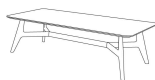

■ E22232X / E22256X

ALL PICTURES SHOWN ARE FOR ILLUSTRATIVE PURPOSE ONLY. ACTUAL PRODUCT MAY VARY DUE TO PRODUCT ENHANCEMENT.

SCHEMATICS

Rectangular ANGULAR

50cm x 80cm H 40cm
19,69" x 31,5" H 15,75"

Rectangular Central

60cm x 120cm H 35cm
23,62" x 47,24" H 13,78"

Rectangular ACCENT

40cm x 50cm H 50cm
15,75" x 19,69" H 19,69"

Round ANGULAR

80cm x 80cm H 47cm
31,5" x 31,5" H 18,5"

Round Central

100cm x 100cm H 35cm
39,37" x 39,37" H 13,78"