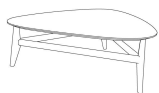

■ E22232X / E22256X

ALL PICTURES SHOWN ARE FOR ILLUSTRATIVE PURPOSE ONLY. ACTUAL PRODUCT MAY VARY DUE TO PRODUCT ENHANCEMENT.

SCHEMATICS

Rectangular ANGULAR

50cm x 80cm H 40cm
19,69" x 31,5" H 15,75"

Rectangular Central

60cm x 120cm H 35cm
23,62" x 47,24" H 13,78"

Rectangular ACCENT

40cm x 50cm H 50cm
15,75" x 19,69" H 19,69"

Round ANGULAR

80cm x 80cm H 47cm
31,5" x 31,5" H 18,5"

Round Central

100cm x 100cm H 35cm
39,37" x 39,37" H 13,78"