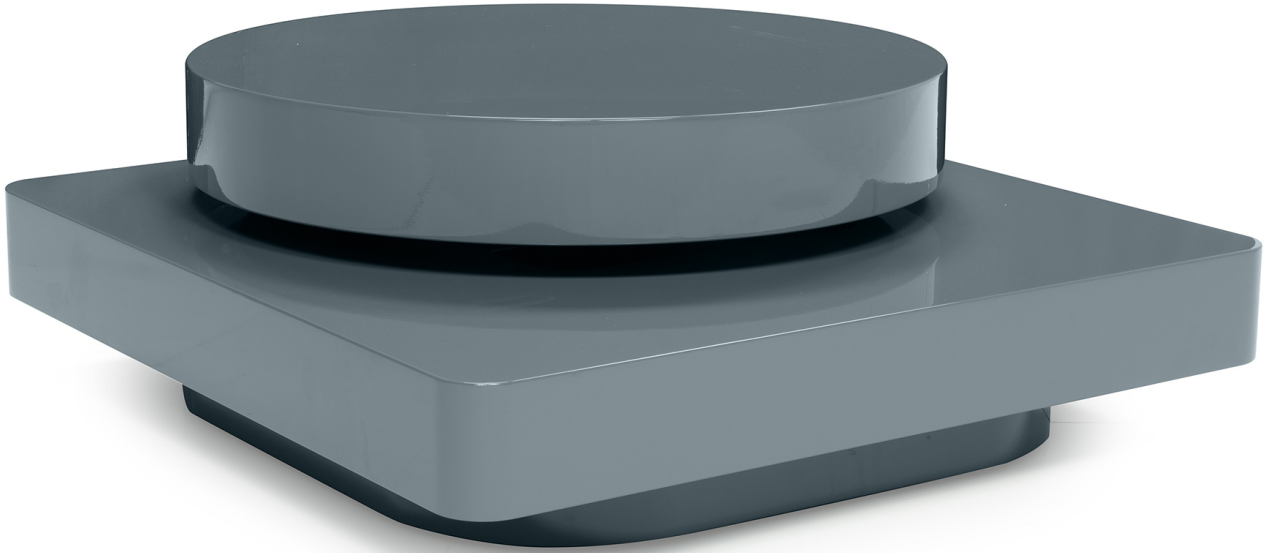

■ Q987011XNA