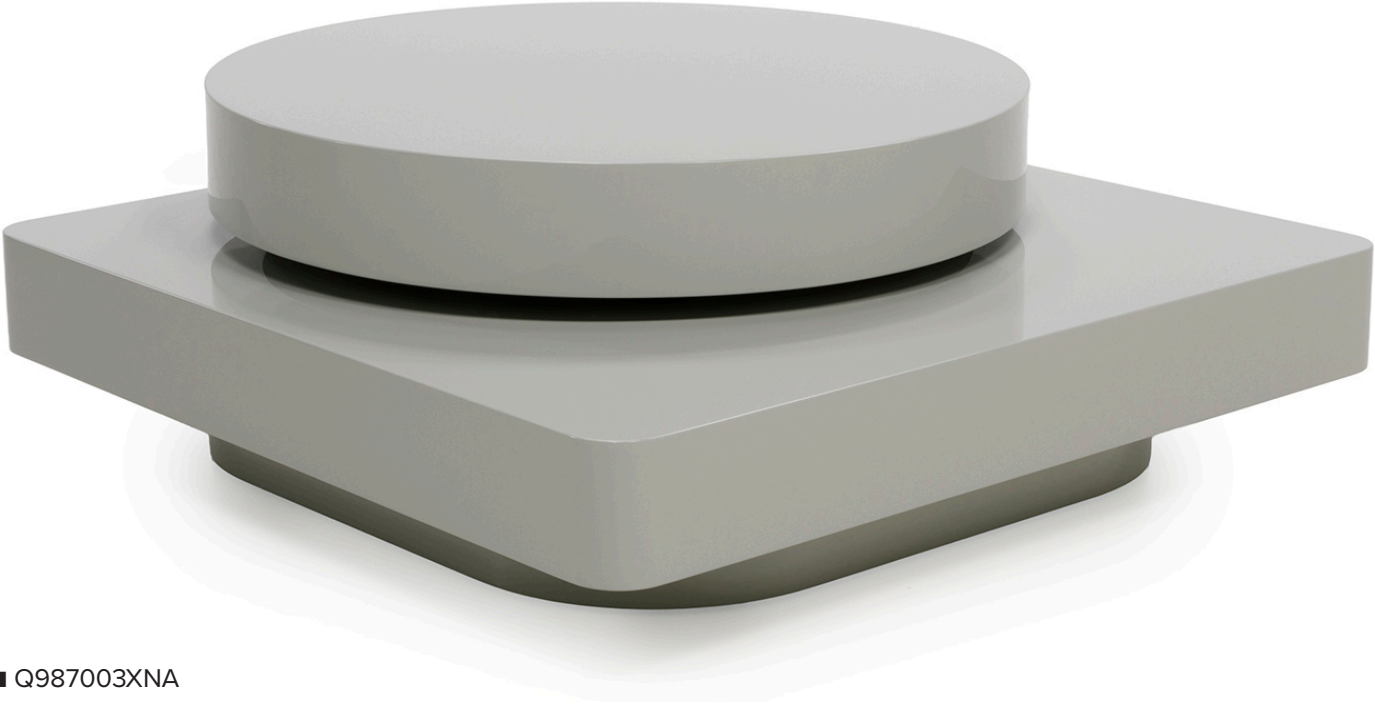

■ Q987001XNA

■ Q987001XNA

■ Q987002XNA

■ Q987002XNA

ALL PICTURES SHOWN ARE FOR ILLUSTRATIVE PURPOSE ONLY. ACTUAL PRODUCT MAY VARY DUE TO PRODUCT ENHANCEMENT.

■ Q987003XNA

■ Q987003XNA

ALL PICTURES SHOWN ARE FOR ILLUSTRATIVE PURPOSE ONLY. ACTUAL PRODUCT MAY VARY DUE TO PRODUCT ENHANCEMENT.

ALL PICTURES SHOWN ARE FOR ILLUSTRATIVE PURPOSE ONLY. ACTUAL PRODUCT MAY VARY DUE TO PRODUCT ENHANCEMENT.

■ Q987005XNA

■ Q987005XNA

ALL PICTURES SHOWN ARE FOR ILLUSTRATIVE PURPOSE ONLY. ACTUAL PRODUCT MAY VARY DUE TO PRODUCT ENHANCEMENT.

SCHEMATICS

square CENTRAL WITH CASTORS

97cm x 97cm H 34cm
38,19" x 38,19" H 13,39"

97cm x 97cm H 36cm
38,19" x 38,19" H 14,17"

square WITH MECHANISM

97cm x 97cm H 36cm
38,19" x 38,19" H 14,17"

ROUND FIXED

160cm x 160cm H 74cm
62,99" x 62,99" H 29,13"

WALNUT

SMOKED OAK

GLOSS DESERT

Ash
Wood/Tobacco/Ch
ampagne

CAMUFLAGE

Top finishing

WHITE CHALK

ASH GREY