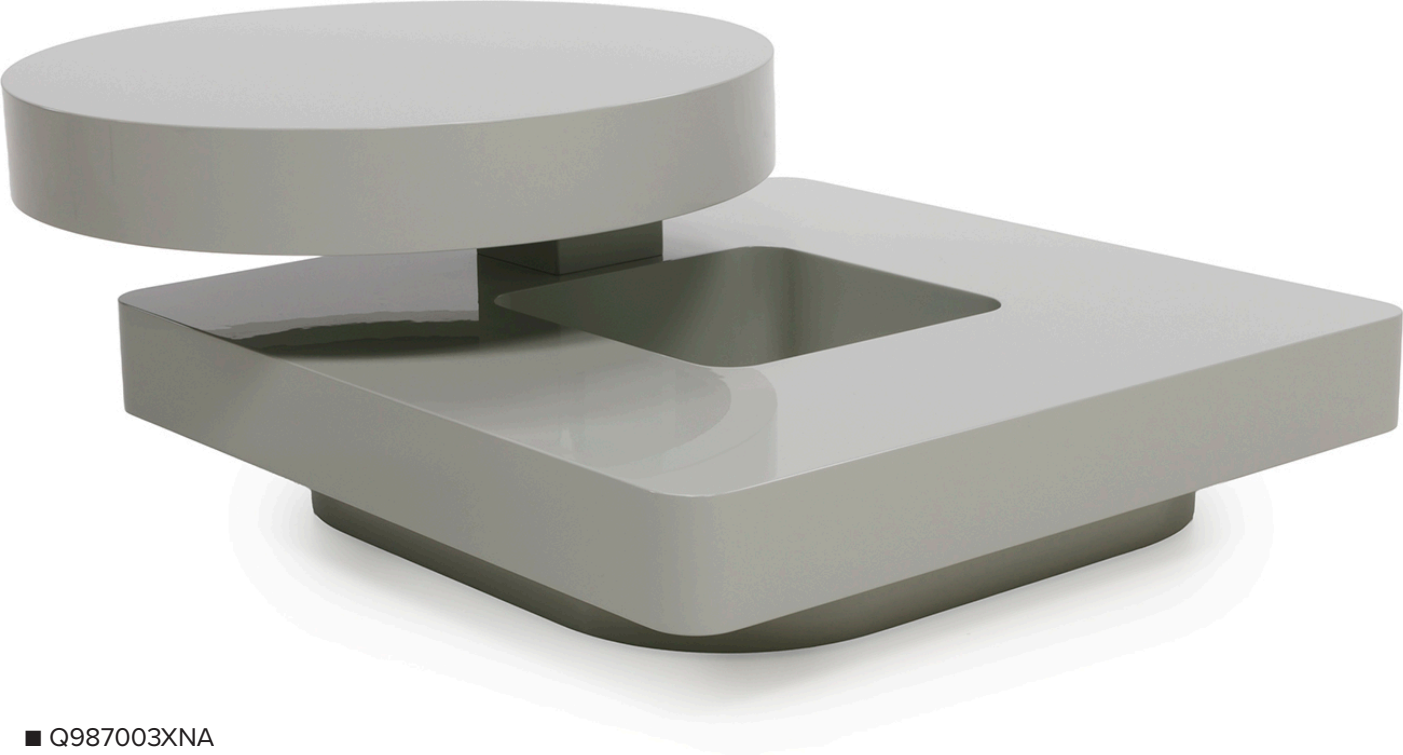

■ Q987001XNA

■ Q987001XNA

■ Q987002XNA

■ Q987002XNA

ALL PICTURES SHOWN ARE FOR ILLUSTRATIVE PURPOSE ONLY. ACTUAL PRODUCT MAY VARY DUE TO PRODUCT ENHANCEMENT.

■ Q987003XNA

■ Q987003XNA

ALL PICTURES SHOWN ARE FOR ILLUSTRATIVE PURPOSE ONLY. ACTUAL PRODUCT MAY VARY DUE TO PRODUCT ENHANCEMENT.

ALL PICTURES SHOWN ARE FOR ILLUSTRATIVE PURPOSE ONLY. ACTUAL PRODUCT MAY VARY DUE TO PRODUCT ENHANCEMENT.

■ Q987005XNA

■ Q987005XNA

ALL PICTURES SHOWN ARE FOR ILLUSTRATIVE PURPOSE ONLY. ACTUAL PRODUCT MAY VARY DUE TO PRODUCT ENHANCEMENT.

SCHEMATICS

square CENTRAL WITH CASTORS

97cm x 97cm H 34cm
38,19" x 38,19" H 13,39"

97cm x 97cm H 36cm
38,19" x 38,19" H 14,17"

square WITH MECHANISM

97cm x 97cm H 36cm
38,19" x 38,19" H 14,17"

ROUND FIXED

160cm x 160cm H 74cm
62,99" x 62,99" H 29,13"