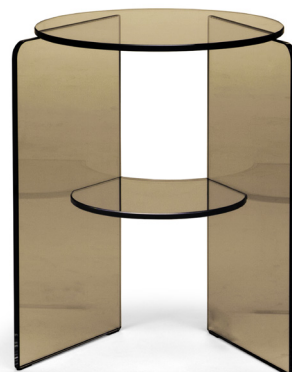

■ T041005XOF / T041005XDD
(draft image - projectual review)

■ T041008XOF / T041008XDD

■ T041011XOF / T041011XDD

■ T041006XOF / T041006XDD
(draft image - projectual review)

■ T041009XOF / T041009XDD

■ T041012XOF / T041012XDD

■ T041004XOF / T041004XDD
(draft image - projectual review)

■ T041007XOF / T041007XDD

■ T041010XOF / T041010XDD

SCHEMATICS

Round ANGULAR

70cm x 70cm H 41cm
27,56" x 27,56" H 16,14"

Round Central

90cm x 90cm H 31cm
35,43" x 35,43" H 12,2"

Round Accent

40cm x 40cm H 51cm
15,75" x 15,75" H 20,08"

FINISHINGS

Frame finishing

BRONZE

SMOKE

Top finishing

BRONZE