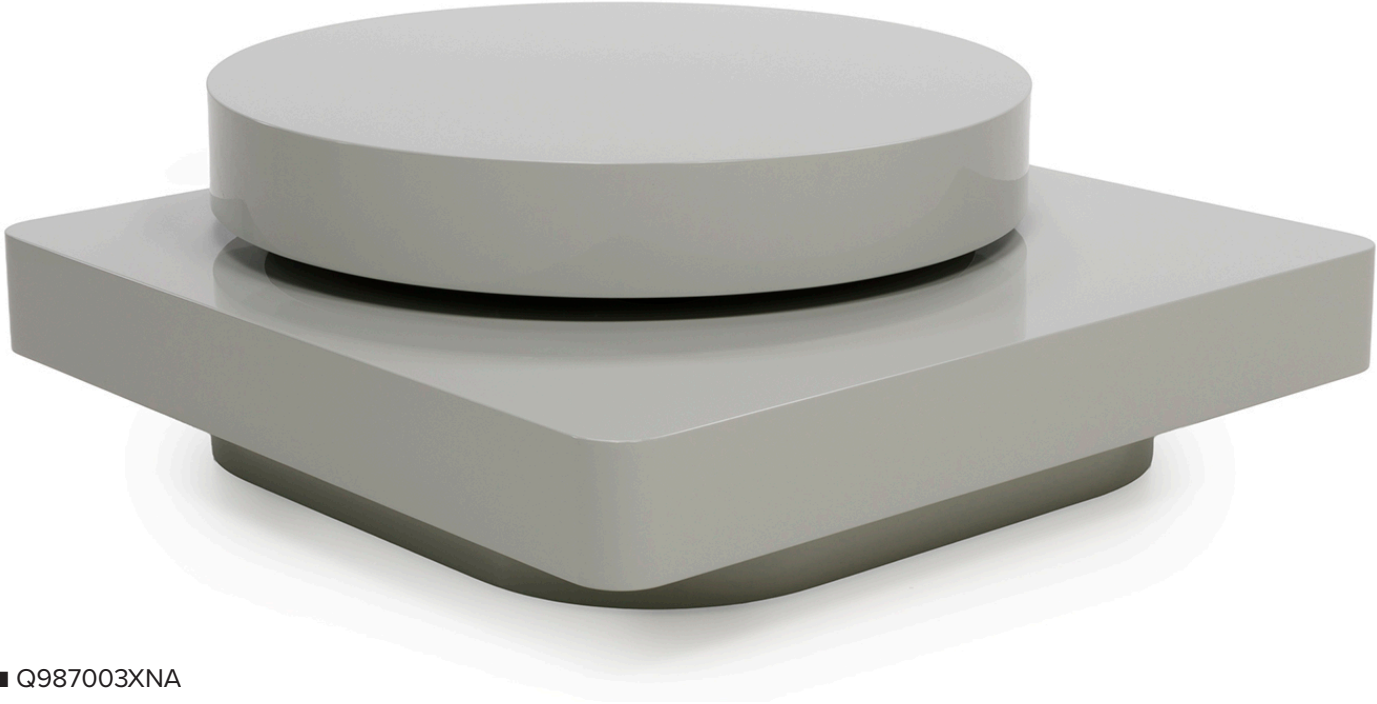

■ Q987001XNA

■ Q987001XNA

■ Q987002XNA

■ Q987002XNA

ALL PICTURES SHOWN ARE FOR ILLUSTRATIVE PURPOSE ONLY. ACTUAL PRODUCT MAY VARY DUE TO PRODUCT ENHANCEMENT.

■ Q987003XNA

■ Q987003XNA

ALL PICTURES SHOWN ARE FOR ILLUSTRATIVE PURPOSE ONLY. ACTUAL PRODUCT MAY VARY DUE TO PRODUCT ENHANCEMENT.

■ Q987009XNA

■ Q987009XNA

Q987010XNA

■ Q987010XNA

ALL PICTURES SHOWN ARE FOR ILLUSTRATIVE PURPOSE ONLY. ACTUAL PRODUCT MAY VARY DUE TO PRODUCT ENHANCEMENT.

■ Q987011XNA

■ Q987011XNA

ALL PICTURES SHOWN ARE FOR ILLUSTRATIVE PURPOSE ONLY. ACTUAL PRODUCT MAY VARY DUE TO PRODUCT ENHANCEMENT.

SCHEMATICS

square CENTRAL WITH CASTORS

97cm x 97cm H 34cm
38,19" x 38,19" H 13,39"

97cm x 97cm H 36cm
38,19" x 38,19" H 14,17"

square WITH MECHANISM

97cm x 97cm H 36cm
38,19" x 38,19" H 14,17"

ROUND FIXED

160cm x 160cm H 74cm
62,99" x 62,99" H 29,13"

WALNUT

SMOKED OAK

GLOSS DESERT

Ash
Wood/Tobacco/Ch
ampagne

CAMUFLAGE

Top finishing

WHITE CHALK

ASH GREY