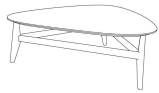

■ E22232X / E22256X

ALL PICTURES SHOWN ARE FOR ILLUSTRATIVE PURPOSE ONLY. ACTUAL PRODUCT MAY VARY DUE TO PRODUCT ENHANCEMENT.

**SCHEMATICS**

**Rectangular ANGULAR**

50cm x 80cm H 40cm  
19,69" x 31,5" H 15,75"

**Rectangular Central**

60cm x 120cm H 35cm  
23,62" x 47,24" H 13,78"

**Rectangular ACCENT**

40cm x 50cm H 50cm  
15,75" x 19,69" H 19,69"

**Round ANGULAR**

80cm x 80cm H 47cm  
31,5" x 31,5" H 18,5"

80cm x 80cm H 48cm  
31,5" x 31,5" H 18,9"

**Round Central**

100cm x 100cm H 35cm  
39,37" x 39,37" H 13,78"

**ASSYMMETRIC CENTRAL**

100cm x 100cm H 35cm  
39,37" x 39,37" H 13,78"

**FINISHINGS**

**Frame finishing**

Brown Ash

Blonde Ash