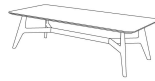

■ E22232X / E22256X

ALL PICTURES SHOWN ARE FOR ILLUSTRATIVE PURPOSE ONLY. ACTUAL PRODUCT MAY VARY DUE TO PRODUCT ENHANCEMENT.

**SCHEMATICS**

**Rectangular ANGULAR**

50cm x 80cm H 40cm  
19,69" x 31,5" H 15,75"

**Rectangular Central**

60cm x 120cm H 35cm  
23,62" x 47,24" H 13,78"

**Rectangular ACCENT**

40cm x 50cm H 50cm  
15,75" x 19,69" H 19,69"

**Round ANGULAR**

80cm x 80cm H 47cm  
31,5" x 31,5" H 18,5"

80cm x 80cm H 48cm  
31,5" x 31,5" H 18,9"