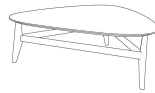

■ E22232X / E22256X

ALL PICTURES SHOWN ARE FOR ILLUSTRATIVE PURPOSE ONLY. ACTUAL PRODUCT MAY VARY DUE TO PRODUCT ENHANCEMENT.

**SCHEMATICS**

**Rectangular ANGULAR**

50cm x 80cm H 40cm  
19,69" x 31,5" H 15,75"

**Rectangular Central**

60cm x 120cm H 35cm  
23,62" x 47,24" H 13,78"

**Rectangular ACCENT**

40cm x 50cm H 50cm  
15,75" x 19,69" H 19,69"

**Round ANGULAR**

80cm x 80cm H 47cm  
31,5" x 31,5" H 18,5"

80cm x 80cm H 48cm  
31,5" x 31,5" H 18,9"

**Round Central**

100cm x 100cm H 35cm  
39,37" x 39,37" H 13,78"

**ASSYMMETRIC CENTRAL**

100cm x 100cm H 35cm  
39,37" x 39,37" H 13,78"

**FINISHINGS**

**Frame finishing**

Brown Ash

Blonde Ash