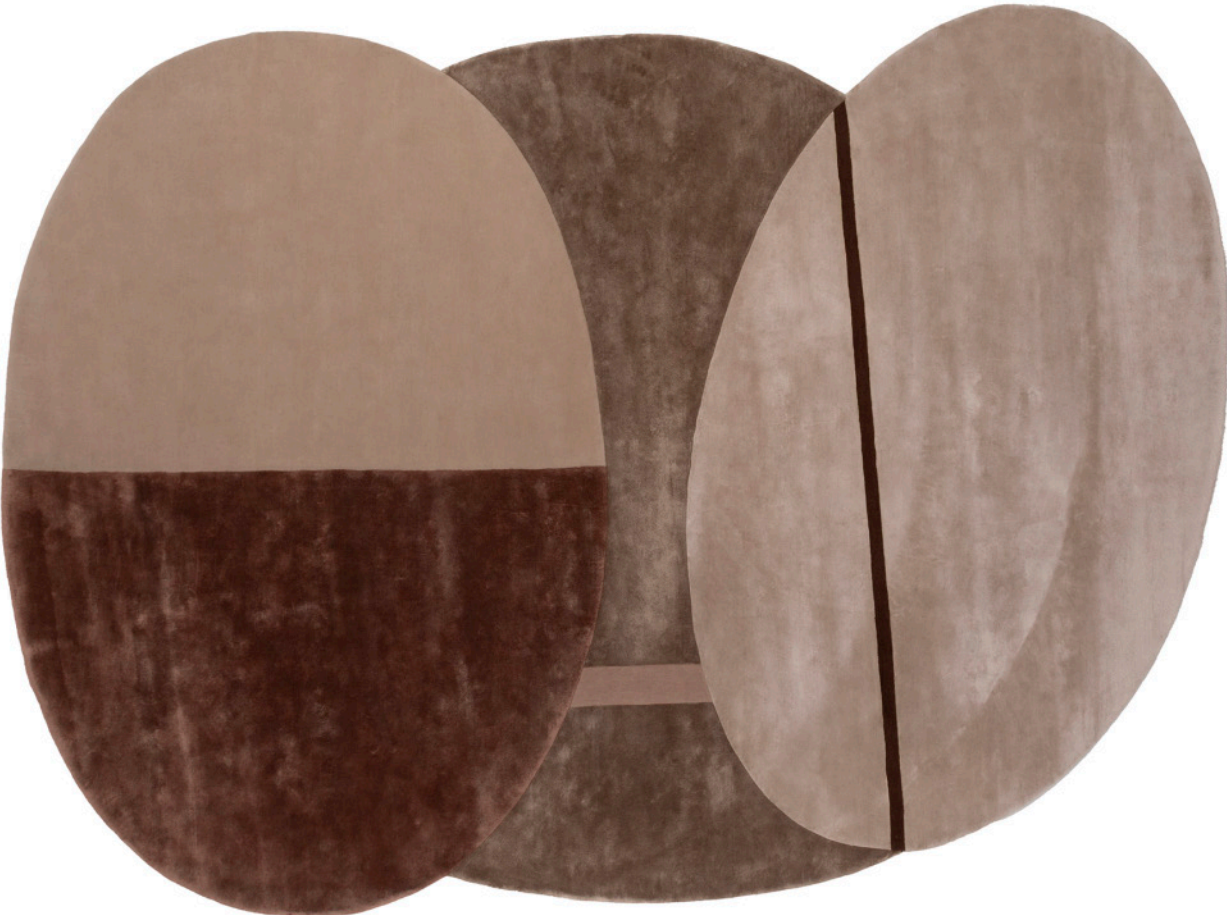

DRAFT IMAGES

■ V854002XNA

■ V854001XNA

ALL PICTURES SHOWN ARE FOR ILLUSTRATIVE PURPOSE ONLY. ACTUAL PRODUCT MAY VARY DUE TO PRODUCT ENHANCEMENT.

■ V854005XNA

■ V854006XNA

ALL PICTURES SHOWN ARE FOR ILLUSTRATIVE PURPOSE ONLY. ACTUAL PRODUCT MAY VARY DUE TO PRODUCT ENHANCEMENT.

FICHES TECHNIQUES

RECTANGULAIRE

200cm x 300cm
78,74" x 118,11"

300cm x 400cm
118,11" x 157,48"

200cm x 300cm H 2cm
78,74" x 118,11" H 0,79"

300cm x 200cm H 2cm
118,11" x 78,74" H 0,79"

300cm x 400cm H 2cm
118,11" x 157,48" H 0,79"

400cm x 300cm H 2cm
157,48" x 118,11" H 0,79"

FINISHINGS

Couleur

BEIGE

BLEU

MOCHA MOUSSE

Couleur 2

WALNUT