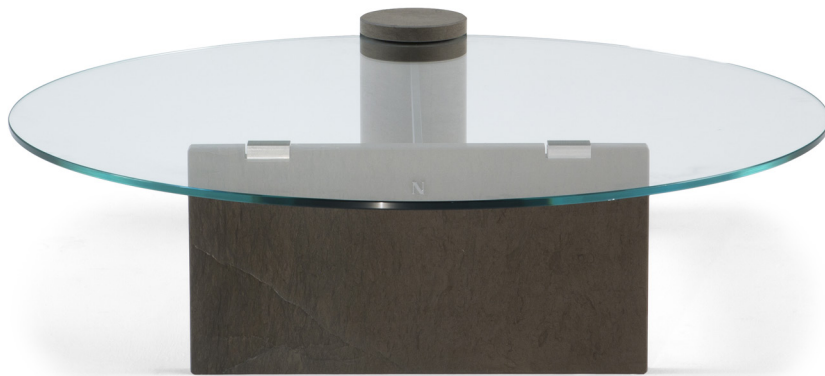

■ T847001XNA + T847002XNA

■ T847001XNA

■ T847002XNA

■ T847003XNA

■ T847004XNA

ALL PICTURES SHOWN ARE FOR ILLUSTRATIVE PURPOSE ONLY. ACTUAL PRODUCT MAY VARY DUE TO PRODUCT ENHANCEMENT.

SCHEMATICS

Tondo Centrale

108cm x 100cm H 30cm
42,52" x 39,37" H 11,81"

Tondo Servetto

55cm x 50cm H 50cm
21,65" x 19,69" H 19,69"

FINITURE

Finitura struttura

Pewt/Fossena

Carrara-Peltro

Finitura top