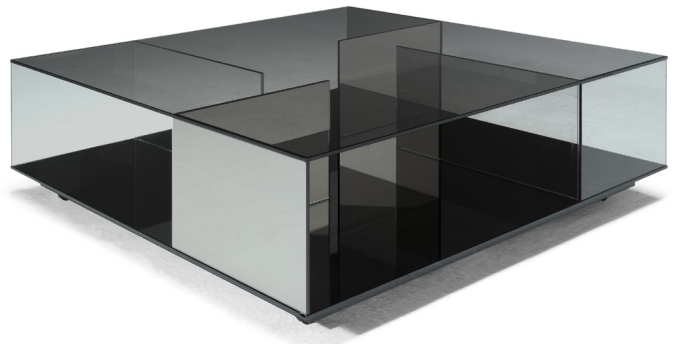

■ T140VX1

■ T140V01

■ T140VM4

■ T140V04

■ T140VX3

■ T140V03

ALL PICTURES SHOWN ARE FOR ILLUSTRATIVE PURPOSE ONLY. ACTUAL PRODUCT MAY VARY DUE TO PRODUCT ENHANCEMENT.

## SCHEMATICS

---

### quadrato ANGOLARE

60cm x 60cm H 70cm  
23,62" x 23,62" H 27,56"

### quadrato Centrale

100cm x 100cm H 34cm  
39,37" x 39,37" H 13,39"