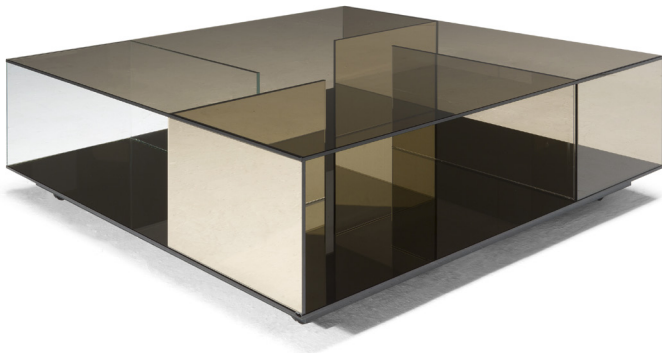

■ T140VX1

■ T140V01

■ T140VM4

■ T140V04

■ T140VX3

■ T140V03

ALL PICTURES SHOWN ARE FOR ILLUSTRATIVE PURPOSE ONLY. ACTUAL PRODUCT MAY VARY DUE TO PRODUCT ENHANCEMENT.

## SCHEMATICS

---

### quadrato ANGOLARE

60cm x 60cm H 70cm  
23,62" x 23,62" H 27,56"

### quadrato Centrale

100cm x 100cm H 34cm  
39,37" x 39,37" H 13,39"