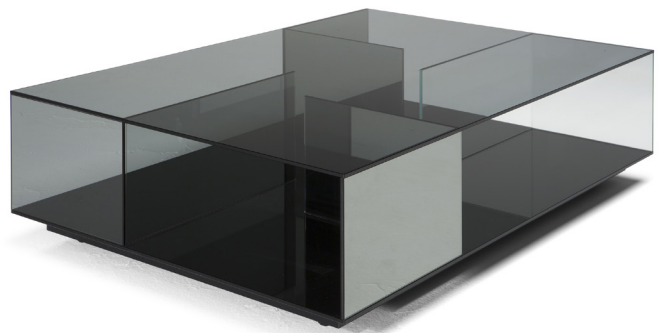

■ T140VX1

■ T140V01

■ T140VM4

■ T140V04

■ T140VX3

■ T140V03

ALL PICTURES SHOWN ARE FOR ILLUSTRATIVE PURPOSE ONLY. ACTUAL PRODUCT MAY VARY DUE TO PRODUCT ENHANCEMENT.

## SCHEMATICS

---

### quadrato ANGOLARE

60cm x 60cm H 70cm  
23,62" x 23,62" H 27,56"

### quadrato Centrale

100cm x 100cm H 34cm  
39,37" x 39,37" H 13,39"