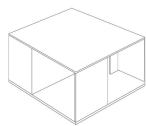

■ T140VX1

■ T140V01

■ T140VM4

■ T140V04

■ T140VX3

■ T140V03

ALL PICTURES SHOWN ARE FOR ILLUSTRATIVE PURPOSE ONLY. ACTUAL PRODUCT MAY VARY DUE TO PRODUCT ENHANCEMENT.

## SCHEMATICS

---

### quadrato ANGOLARE

60cm x 60cm H 70cm  
23,62" x 23,62" H 27,56"

### quadrato Centrale

100cm x 100cm H 34cm  
39,37" x 39,37" H 13,39"