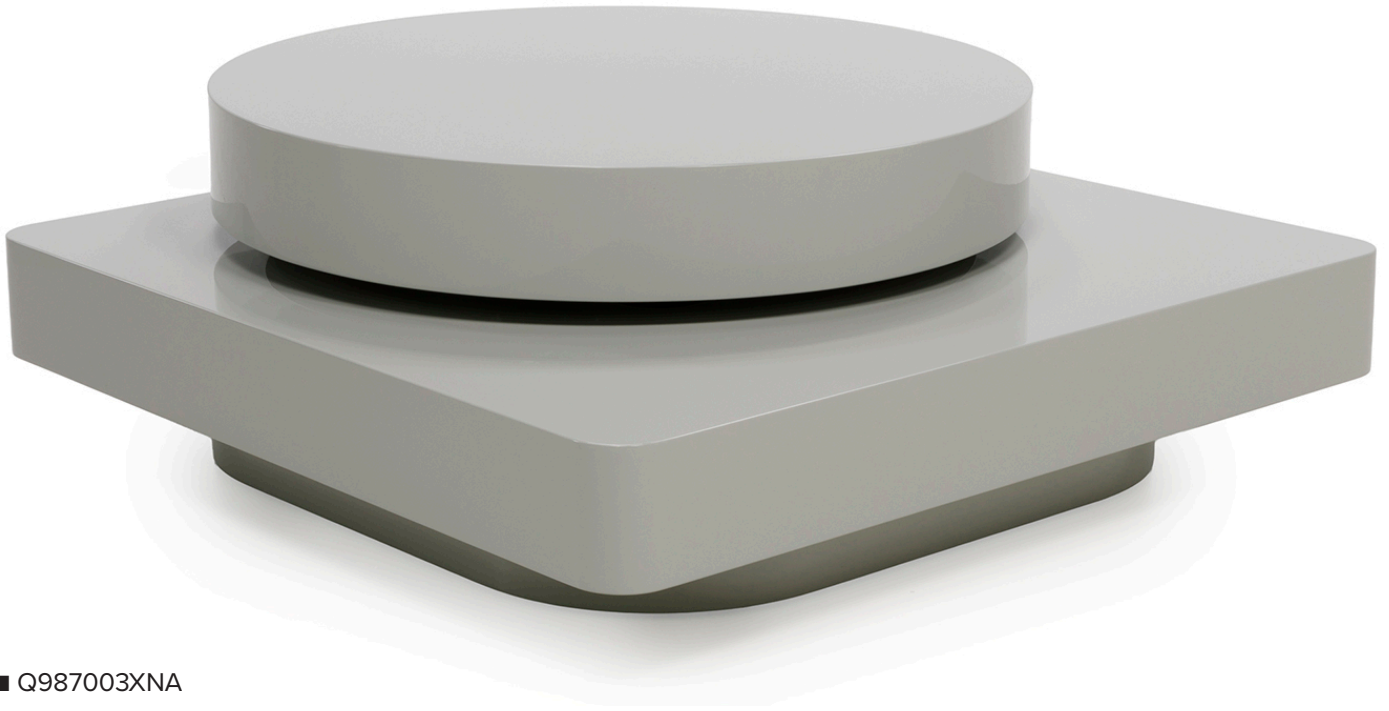

■ Q987001XNA

■ Q987001XNA

ALL PICTURES SHOWN ARE FOR ILLUSTRATIVE PURPOSE ONLY. ACTUAL PRODUCT MAY VARY DUE TO PRODUCT ENHANCEMENT.

■ Q987002XNA

■ Q987002XNA

■ Q987003XNA

■ Q987003XNA

■ Q987009XNA

■ Q987005XNA

ALL PICTURES SHOWN ARE FOR ILLUSTRATIVE PURPOSE ONLY. ACTUAL PRODUCT MAY VARY DUE TO PRODUCT ENHANCEMENT.

SCHEMATICS

quadrato CENTRALE CON RUOTE

97cm x 97cm H 34cm  
38,19" x 38,19" H 13,39"

97cm x 97cm H 36cm  
38,19" x 38,19" H 14,17"

quadrato CON MECCANISMO

97cm x 97cm H 36cm  
38,19" x 38,19" H 14,17"

TONDO FISSO

160cm x 160cm H 74cm  
62,99" x 62,99" H 29,13"

180cm x 180cm H 74cm  
70,87" x 70,87" H 29,13"

TONDO VASSOIO GIREVOLE AMOVIBILE

80cm x 80cm H 4cm  
31,5" x 31,5" H 1,57"

100cm x 100cm H 4cm  
39,37" x 39,37" H 1,57"

FINITURE

Finitura struttura

BIANCO GESSO

FRASSINO GRIGIO

NOCE

ROVERE AFFUMICATO