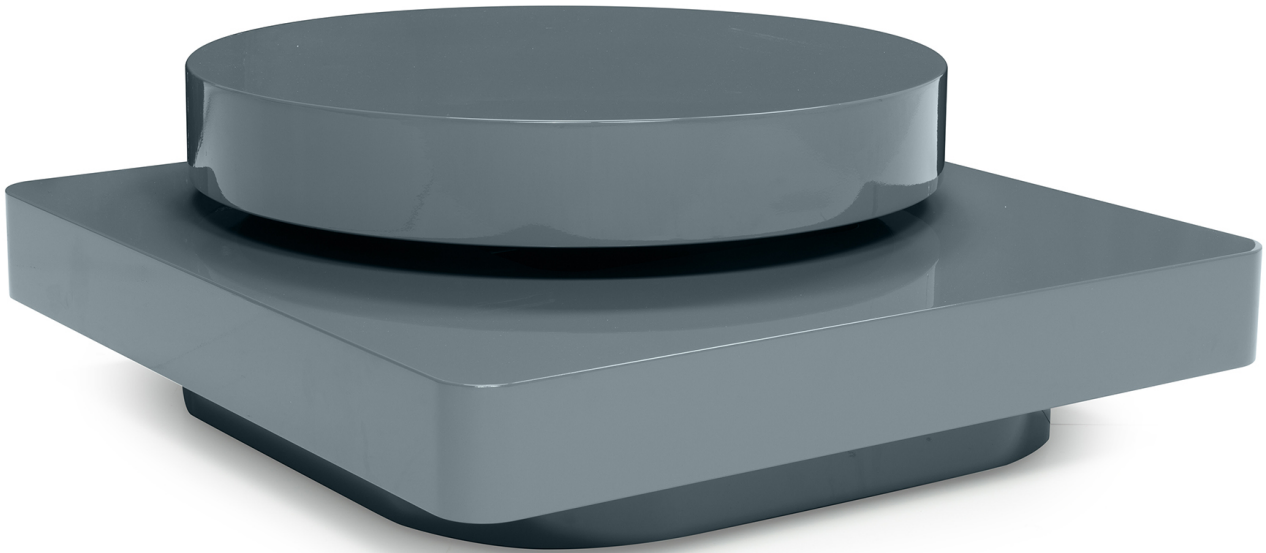

■ Q987011XNA