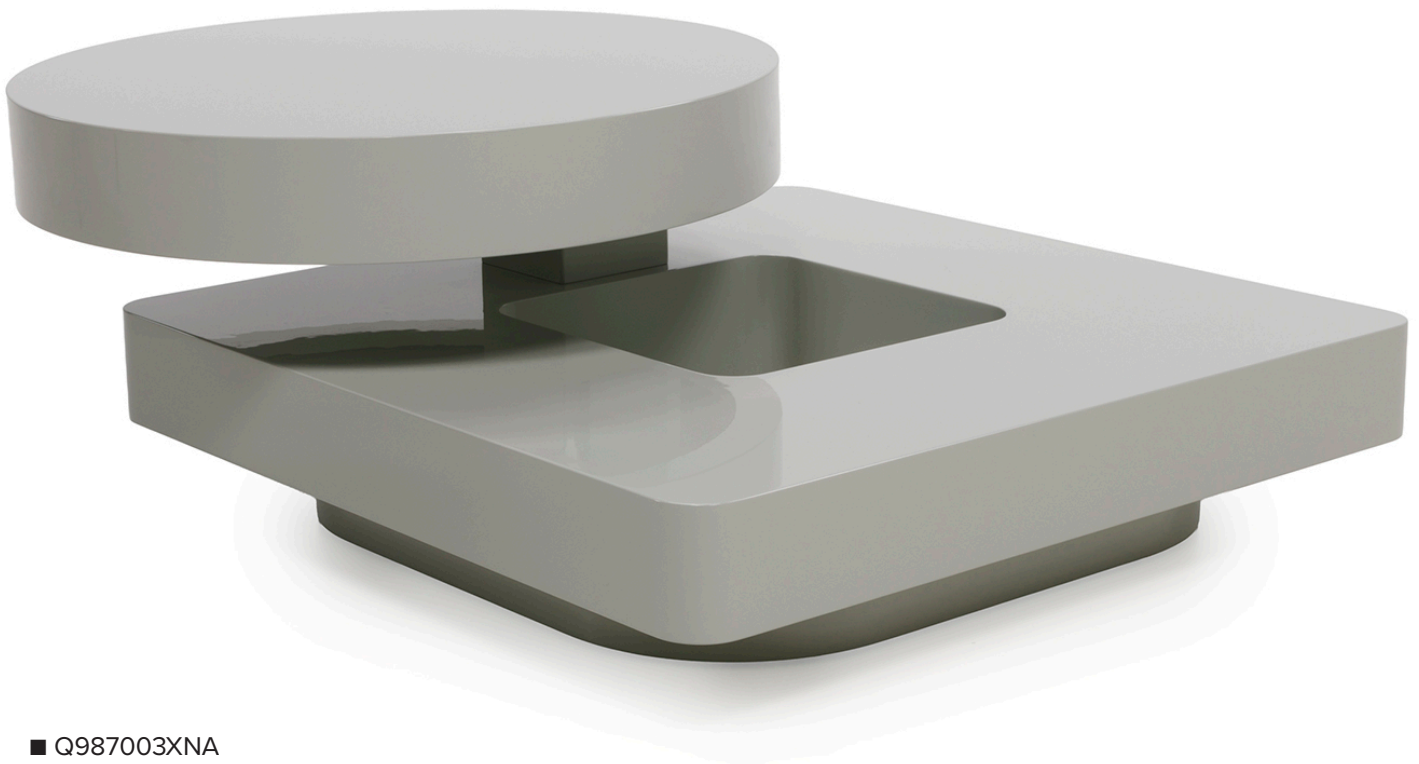

■ Q987001XNA

■ Q987001XNA

ALL PICTURES SHOWN ARE FOR ILLUSTRATIVE PURPOSE ONLY. ACTUAL PRODUCT MAY VARY DUE TO PRODUCT ENHANCEMENT.

■ Q987002XNA

■ Q987002XNA

■ Q987003XNA

■ Q987003XNA

■ Q987009XNA

■ Q987005XNA

ALL PICTURES SHOWN ARE FOR ILLUSTRATIVE PURPOSE ONLY. ACTUAL PRODUCT MAY VARY DUE TO PRODUCT ENHANCEMENT.

SCHEMATICS

quadrato CENTRALE CON RUOTE

97cm x 97cm H 34cm  
38,19" x 38,19" H 13,39"

97cm x 97cm H 36cm  
38,19" x 38,19" H 14,17"

quadrato CON MECCANISMO

97cm x 97cm H 36cm  
38,19" x 38,19" H 14,17"

TONDO FISSO

160cm x 160cm H 74cm  
62,99" x 62,99" H 29,13"

180cm x 180cm H 74cm  
70,87" x 70,87" H 29,13"

TONDO VASSOIO GIREVOLE AMOVIBILE