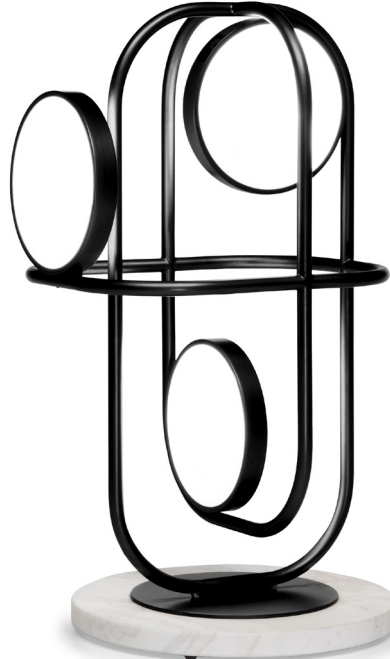

■ L506030

■ L506020

■ L506040

■ L506010

ALL PICTURES SHOWN ARE FOR ILLUSTRATIVE PURPOSE ONLY. ACTUAL PRODUCT MAY VARY DUE TO PRODUCT ENHANCEMENT.

## SCHEMATICS

---

### Da tavolo

27cm x 31cm H 52cm  
10,63" x 12,2" H 20,47"

### Finitura struttura

OTTONE

Cromo nero lucido