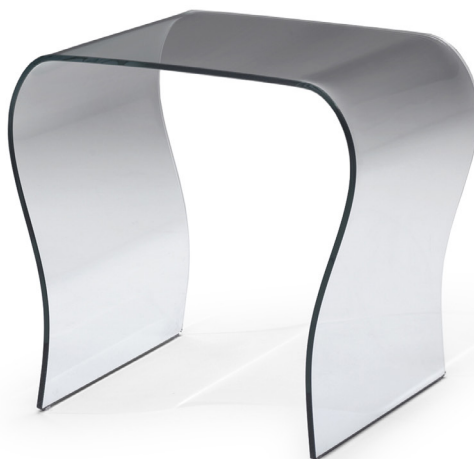

■ T18203X • 140 x 42 x H74 cm / 55 x 17 x H29 in

■ T18202X • 120 x 62 x H42 cm / 47x 24 x H17 in

■ T18201X • 60 x 50 x H56 cm / 24 x 20 x H22 in

ALL PICTURES SHOWN ARE FOR ILLUSTRATIVE PURPOSE ONLY. ACTUAL PRODUCT MAY VARY DUE TO PRODUCT ENHANCEMENT.

### Rectangulaire ANGULAR

50cm x 60cm H 56cm  
19,69" x 23,62" H 22,05"

### Rectangulaire Central

120cm x 62cm H 42cm  
47,24" x 24,41" H 16,54"