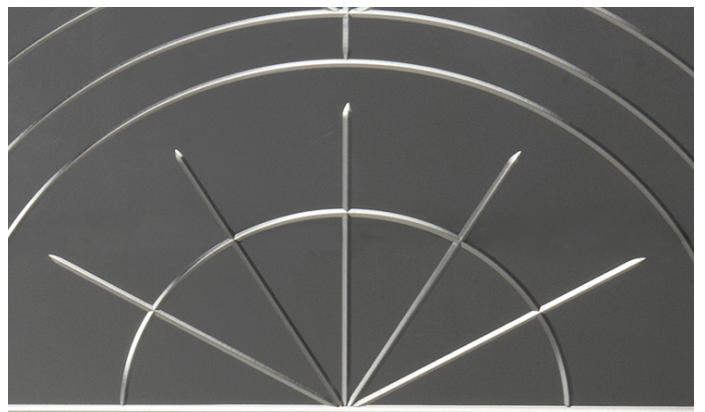

■ Y71101X

■ Y71102X

■ Detail

■ Detail

SCHEMATICS

Mirror

88cm x 1cm H 88cm
34,65" x 0,39" H 34,65"

88cm x 3cm H 208cm
34,65" x 1,18" H 81,89"

FINISHINGS

Finishing

FUME' MIRROR