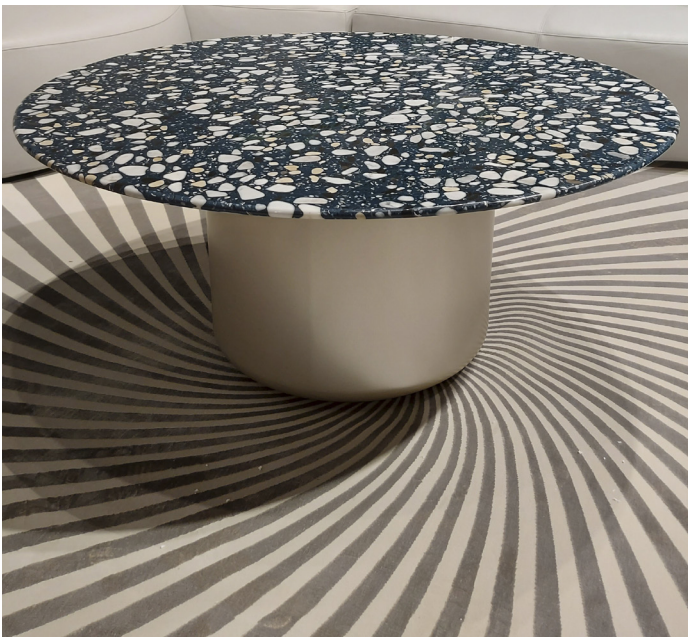

■ V855001XNA

■ V855002XNA

■ V855001XNA + T845004XNA detail

ALL PICTURES SHOWN ARE FOR ILLUSTRATIVE PURPOSE ONLY. ACTUAL PRODUCT MAY VARY DUE TO PRODUCT ENHANCEMENT.

## SCHEMATICS

---

### ROUND

250cm x 250cm  
98,43" x 98,43"

350cm x 350cm H 2cm  
137,8" x 137,8" H 0,79"

### Color

GOLD

PLATINUM

GOLD

PLATINUM