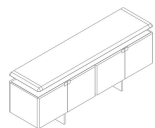

■ T17201X

■ T17202X

■ T17203X

■ T17204X

■ T172R2X

ALL PICTURES SHOWN ARE FOR ILLUSTRATIVE PURPOSE ONLY. ACTUAL PRODUCT MAY VARY DUE TO PRODUCT ENHANCEMENT.

SCHEMATICS

Sideboard

53cm x 200cm H 73cm
20,87" x 78,74" H 28,74"

53cm x 200cm H 88cm
20,87" x 78,74" H 34,65"

Showcase

53cm x 90cm H 130cm
20,87" x 35,43" H 51,18"

RECTANGULAR Fixed

95cm x 200cm H 74cm
37,4" x 78,74" H 29,13"

105cm x 260cm H 74cm
41,34" x 102,36" H 29,13"

RECTANGULAR Desk

60cm x 180cm H 73cm
23,62" x 70,87" H 28,74"

FINISHINGS

Frame finishing

WALNUT

SMOKED OAK

TRANSPARENT