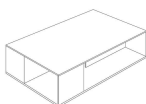

square ANGULAR

60cm x 60cm H 70cm
23,62" x 23,62" H 27,56"

square Central

100cm x 100cm H 34cm
39,37" x 39,37" H 13,39"

Rectangular Central

85cm x 125cm H 34cm
33,46" x 49,21" H 13,39"

FINISHINGS

Frame finishing