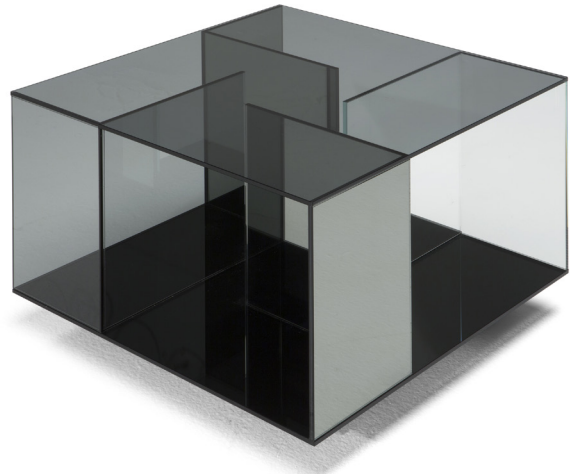

■ T140VX1

■ T140V01

■ T140VM4

■ T140V04

■ T140VX3

■ T140V03

ALL PICTURES SHOWN ARE FOR ILLUSTRATIVE PURPOSE ONLY. ACTUAL PRODUCT MAY VARY DUE TO PRODUCT ENHANCEMENT.

SCHEMATICS

square ANGULAR

60cm x 60cm H 70cm
23,62" x 23,62" H 27,56"

square Central

100cm x 100cm H 34cm
39,37" x 39,37" H 13,39"

Rectangular Central

85cm x 125cm H 34cm
33,46" x 49,21" H 13,39"

FINISHINGS

Frame finishing

BRONZE

SMOKE

TRANSPARENT