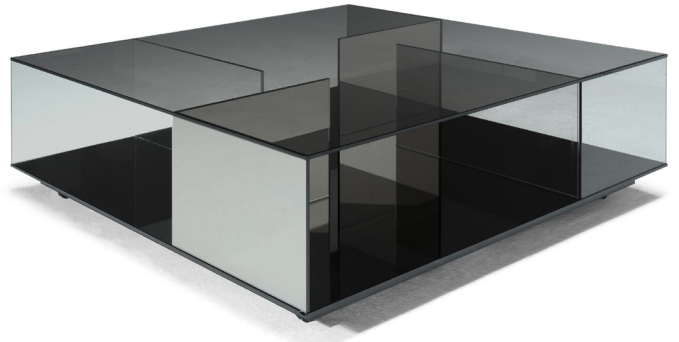

■ T140VX1

■ T140V01

■ T140VM4

■ T140V04

■ T140VX3

■ T140V03

ALL PICTURES SHOWN ARE FOR ILLUSTRATIVE PURPOSE ONLY. ACTUAL PRODUCT MAY VARY DUE TO PRODUCT ENHANCEMENT.

SCHEMATICS

square ANGULAR

60cm x 60cm H 70cm
23,62" x 23,62" H 27,56"

square Central

100cm x 100cm H 34cm
39,37" x 39,37" H 13,39"

Rectangular Central

85cm x 125cm H 34cm
33,46" x 49,21" H 13,39"

FINISHINGS

Frame finishing

BRONZE

SMOKE

TRANSPARENT