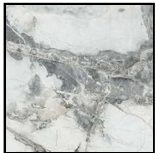

■ E04301X

■ E04303X (rectangular) • E04301X (square)

■ E04303X

■ E04302X

■ E04304X

ALL PICTURES SHOWN ARE FOR ILLUSTRATIVE PURPOSE ONLY. ACTUAL PRODUCT MAY VARY DUE TO PRODUCT ENHANCEMENT.

SCHEMATICS

square Central

85cm x 85cm H 22cm
33,46" x 33,46" H 8,66"

RECTANGULAR Central

40cm x 106cm H 40cm
15,75" x 41,73" H 15,75"
106cm x 40cm H 40cm
41,73" x 15,75" H 15,75"

FINISHINGS

Frame finishing

CHROME
GLOSSY

Black gloss chrome

Glossy
Champagne/Ash
Wood Tobacco

Top finishing

INVISIBLE GRAY