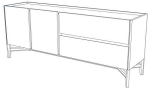

by NATUZZI
DIVANI & DIVANI

■ W22204X / W22207X

■ W22204X / W22207X

■ W22203X / W22206X

■ W22203X / W22206X

ALL PICTURES SHOWN ARE FOR ILLUSTRATIVE PURPOSE ONLY. ACTUAL PRODUCT MAY VARY DUE TO PRODUCT ENHANCEMENT.

SCHEMATICS

Sideboard with doors

50cm x 200cm H 80cm
19,69" x 78,74" H 31,5"

FINISHINGS

Frame finishing

Brown Ash

Blonde Ash

Top finishing