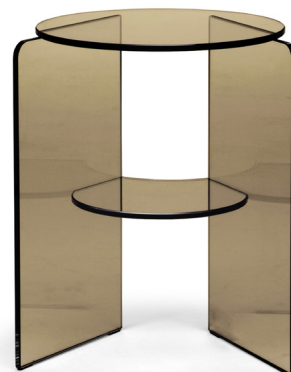

■ T041005XOF / T041005XDD
(draft image - projectual review)

■ T041008XOF / T041008XDD

■ T041011XOF / T041011XDD

■ T041006XOF / T041006XDD
(draft image - projectual review)

■ T041009XOF / T041009XDD

■ T041012XOF / T041012XDD

■ T041004XOF / T041004XDD
(draft image - projectual review)

■ T041007XOF / T041007XDD

■ T041010XOF / T041010XDD

SCHEMATICS

Round ANGULAR

70cm x 70cm H 41cm
27,56" x 27,56" H 16,14"

Round Central

90cm x 90cm H 31cm
35,43" x 35,43" H 12,2"

Round Accent

40cm x 40cm H 51cm
15,75" x 15,75" H 20,08"

FINISHINGS

Frame finishing

BRONZE

SMOKE

Top finishing

BRONZE