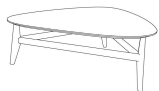

■ E22232X / E22256X

ALL PICTURES SHOWN ARE FOR ILLUSTRATIVE PURPOSE ONLY. ACTUAL PRODUCT MAY VARY DUE TO PRODUCT ENHANCEMENT.

**SCHEMATICS**

**Rectangular ANGULAR**

50cm x 80cm H 40cm  
19,69" x 31,5" H 15,75"

**Rectangular Central**

60cm x 120cm H 35cm  
23,62" x 47,24" H 13,78"

**Rectangular ACCENT**

40cm x 50cm H 50cm  
15,75" x 19,69" H 19,69"

**Round ANGULAR**

80cm x 80cm H 48cm  
31,5" x 31,5" H 18,9"

**Round Central**

100cm x 100cm H 35cm  
39,37" x 39,37" H 13,78"

**FINISHINGS**

**Frame finishing**

Brown Ash

Blonde Ash

**Top finishing**

WHITE

MATT GREY