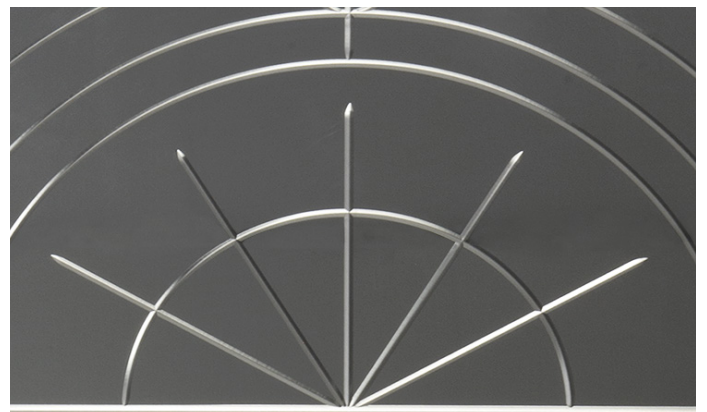

■ Y71101X

■ Y71102X

■ Detail

■ Detail

SCHEMATICS

Mirror

88cm x 1cm H 88cm
34,65" x 0,39" H 34,65"

88cm x 3cm H 208cm
34,65" x 1,18" H 81,89"

FINISHINGS

Finishing

FUME' MIRROR