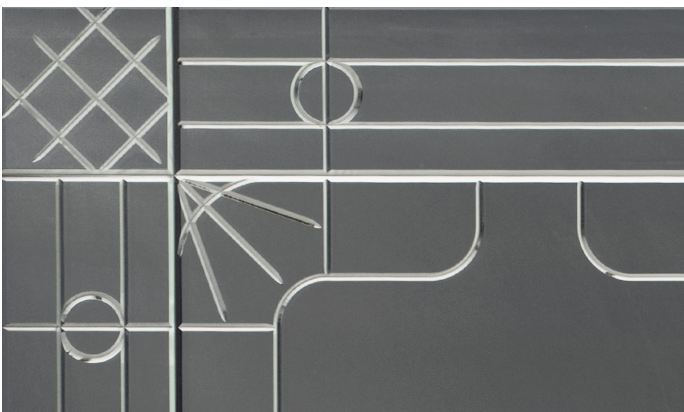

■ Y71101X

■ Y71102X

■ Detail

■ Detail

SCHEMATICS

Mirror

88cm x 1cm H 88cm
34,65" x 0,39" H 34,65"

88cm x 3cm H 208cm
34,65" x 1,18" H 81,89"

FINISHINGS

Finishing

FUME' MIRROR