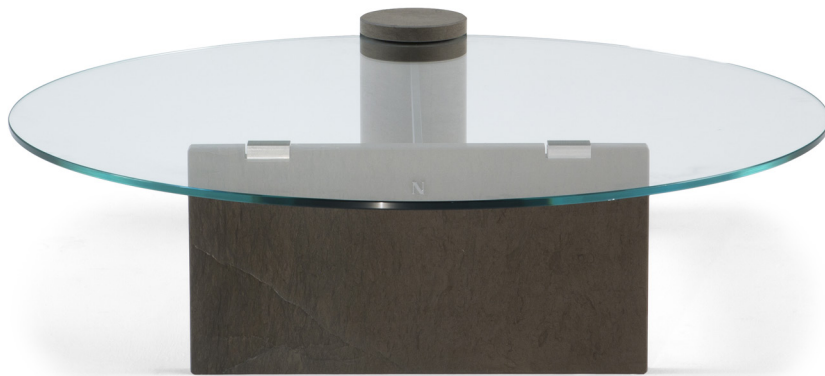

■ T847001XNA + T847002XNA

■ T847001XNA

■ T847002XNA

■ T847003XNA

■ T847004XNA

ALL PICTURES SHOWN ARE FOR ILLUSTRATIVE PURPOSE ONLY. ACTUAL PRODUCT MAY VARY DUE TO PRODUCT ENHANCEMENT.

## SCHEMATICS

---

### Round Central

108cm x 100cm H 30cm  
42,52" x 39,37" H 11,81"

### Round Accent

55cm x 50cm H 50cm  
21,65" x 19,69" H 19,69"