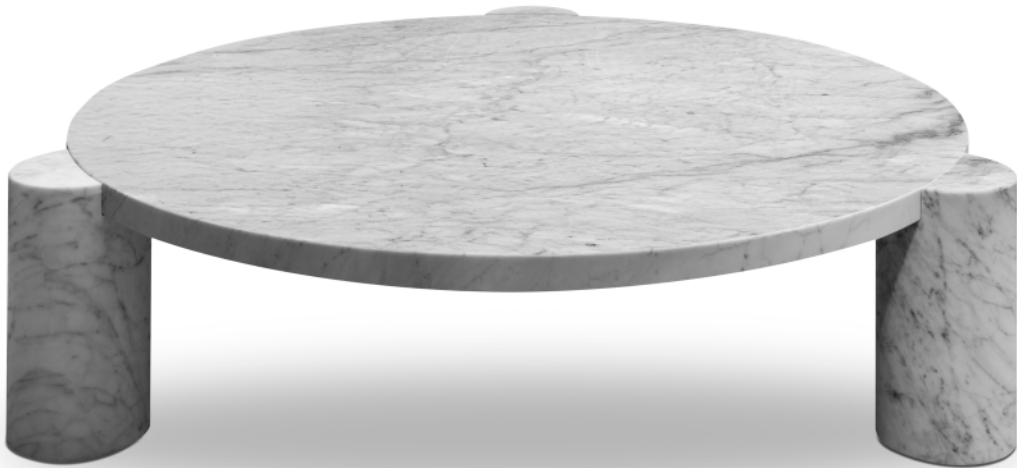

■ Q123018XNA

ALL PICTURES SHOWN ARE FOR ILLUSTRATIVE PURPOSE ONLY. ACTUAL PRODUCT MAY VARY DUE TO PRODUCT ENHANCEMENT.

SCHEMATICS

Rectangular Central

100cm x 155cm H 34cm  
39,37" x 61,02" H 13,39"

Round ANGULAR

66cm x 66cm H 45cm  
25,98" x 25,98" H 17,72"

Round Central

100cm x 100cm H 34cm  
39,37" x 39,37" H 13,39"

Round Accent

66cm x 66cm H 34cm  
25,98" x 25,98" H 13,39"

130cm x 130cm H 34cm  
51,18" x 51,18" H 13,39"