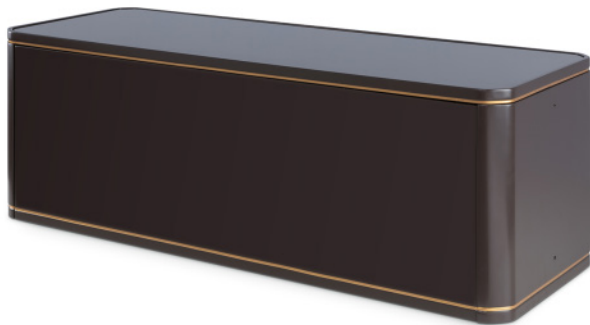

Storage Box with Tilt Down Door made of lacquered wood matt chocolate with satin gold metal insert.  
Top in chocolate glass. Door with matching painted metal frame and front covered in Natural Vienna Straw.  
Chocolate Aluminum Hooks are provided.

■ H189010XNA  
Storage Box with Tilt Down Door L60 cm

■ H189012XNA  
Storage Drawer L60 cm

Storage Drawer with wooden structure in matt lacquered chocolate with satin gold metal insert.  
Drawer top in chocolate glass. Front panel with matching painted metal frame covered in Natural Vienna Straw.  
Containers Hooks are provided made in chocolate aluminum.  
Full-extension Push Pull opening system.

■ H189016XNA  
Storage Box with Tilt Down Door L90 cm

Storage Box with Tilt Down Door made of lacquered wood matt chocolate with satin gold metal insert. Top in chocolate glass. Door with matching painted metal frame. Chocolate Aluminum Hooks are provided.

■ H189015XNA  
Storage Box with Tilt Down Door L60 cm

■ H189018XNA Storage Drawer L90 cm

Storage Drawer with wooden structure in matt lacquered chocolate with satin gold metal insert. Drawer top in chocolate glass.. Containers Hooks are provided made in chocolate aluminum. Full-extension Push Pull opening system.