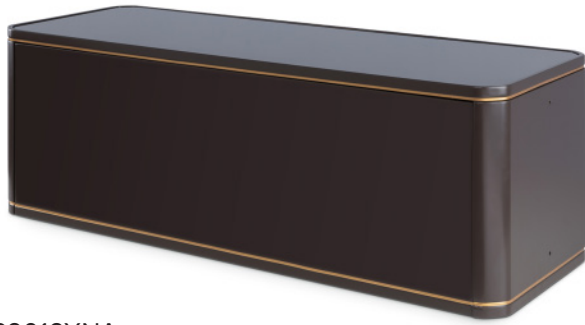

Clothes hanger bar made in aluminium painted in chocolate colour with scratch-resistant brass metal insert.

- H189005XNA  
Clothes Hanger Bar L 63 cm

- H189006XNA  
Clothes Hanger Bar L 93 cm

■ H189011XNA  
Storage Box with Tilt Down Door L90 cm

Storage Box with Tilt Down Door made of lacquered wood matt chocolate with satin gold metal insert.  
Top in chocolate glass. Door with matching painted metal frame and front covered in Natural Vienna Straw.  
Chocolate Aluminum Hooks are provided.

■ H189010XNA  
Storage Box with Tilt Down Door L60 cm

■ H189012XNA  
Storage Drawer L60 cm

Storage Drawer with wooden structure in matt lacquered chocolate with satin gold metal insert.  
Drawer top in chocolate glass. Front panel with matching painted metal frame covered in Natural Vienna Straw.  
Containers Hooks are provided made in chocolate aluminum.  
Full-extension Push Pull opening system.

■ H189016XNA  
Storage Box with Tilt Down Door L90 cm

Storage Box with Tilt Down Door made of lacquered wood matt chocolate with satin gold metal insert. Top in chocolate glass. Door with matching painted metal frame. Chocolate Aluminum Hooks are provided.