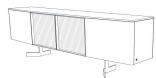

■ W01101X

■ W01101X

■ W01101X

■ W01102X

■ W01102X

■ W01102X

SCHEMATICS

TV CABINET

42cm x 200cm H 60cm
16,54" x 78,74" H 23,62"

43cm x 200cm H 60cm
16,93" x 78,74" H 23,62"

Tv holder unit

42cm x 200cm H 60cm
16,54" x 78,74" H 23,62"

43cm x 200cm H 60cm
16,93" x 78,74" H 23,62"

Sideboard with doors