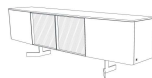

■ W01101X

■ W01101X

■ W01101X

■ W01102X

■ W01102X

■ W01102X

SCHEMATICS

TV CABINET

42cm x 200cm H 60cm
16,54" x 78,74" H 23,62"

43cm x 200cm H 60cm
16,93" x 78,74" H 23,62"

Tv holder unit

42cm x 200cm H 60cm
16,54" x 78,74" H 23,62"

43cm x 200cm H 60cm
16,93" x 78,74" H 23,62"

Sideboard with doors