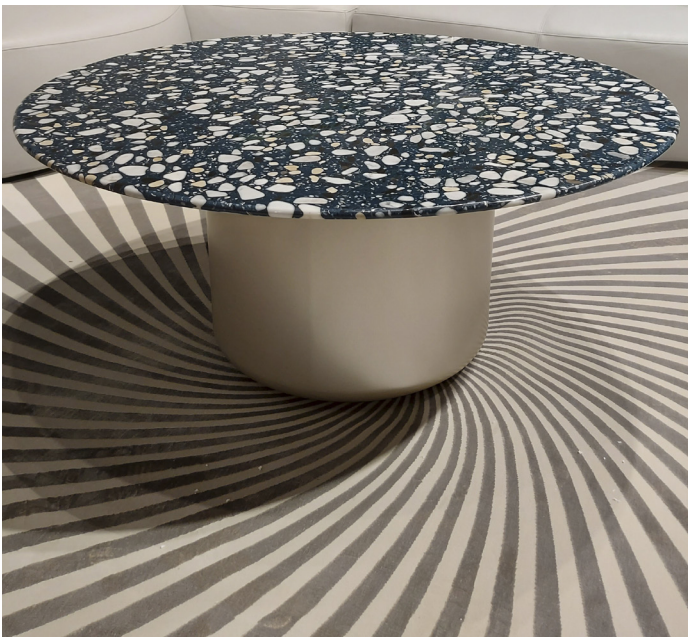

■ V855001XNA

■ V855002XNA

■ V855001XNA + T845004XNA detail

ALL PICTURES SHOWN ARE FOR ILLUSTRATIVE PURPOSE ONLY. ACTUAL PRODUCT MAY VARY DUE TO PRODUCT ENHANCEMENT.

SCHEMATICS

ROUND

250cm x 250cm
98,43" x 98,43"

350cm x 350cm H 2cm
137,8" x 137,8" H 0,79"

FINISHINGS

Color

GOLD

PLATINUM

GOLD

PLATINUM