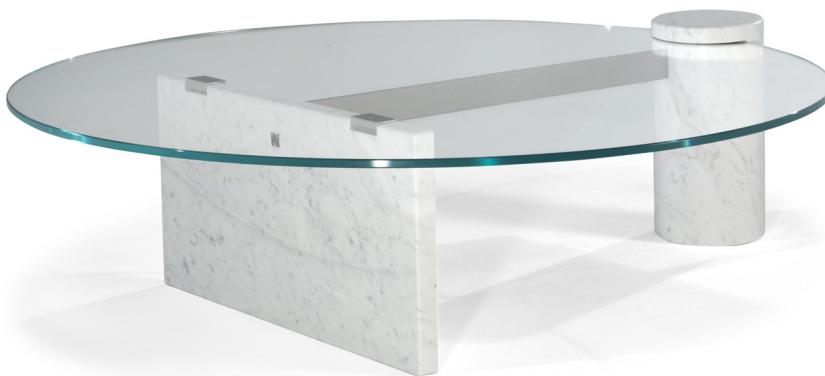

■ T847001XNA + T847002XNA

■ T847001XNA

■ T847002XNA

■ T847003XNA

■ T847004XNA

ALL PICTURES SHOWN ARE FOR ILLUSTRATIVE PURPOSE ONLY. ACTUAL PRODUCT MAY VARY DUE TO PRODUCT ENHANCEMENT.

SCHEMATICS

Round Central

108cm x 100cm H 30cm
42,52" x 39,37" H 11,81"

Round Accent

55cm x 50cm H 50cm
21,65" x 19,69" H 19,69"

FINISHINGS

Frame finishing

Pewt/Fossena

Carrara Pewter

Top finishing

Extra Clear Glass