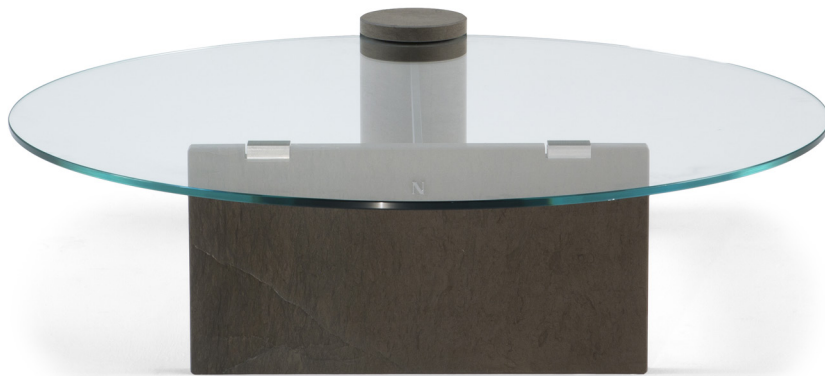

■ T847001XNA + T847002XNA

■ T847001XNA

■ T847002XNA

■ T847003XNA

■ T847004XNA

ALL PICTURES SHOWN ARE FOR ILLUSTRATIVE PURPOSE ONLY. ACTUAL PRODUCT MAY VARY DUE TO PRODUCT ENHANCEMENT.

SCHEMATICS

Round Central

108cm x 100cm H 30cm
42,52" x 39,37" H 11,81"

Round Accent

55cm x 50cm H 50cm
21,65" x 19,69" H 19,69"

FINISHINGS

Frame finishing

Pewt/Fossena

Carrara Pewter

Top finishing

Extra Clear Glass