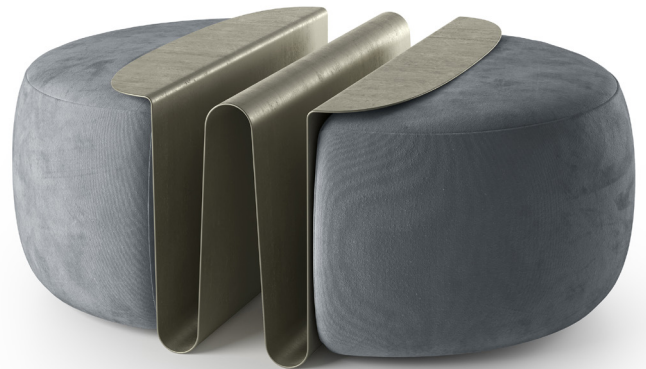

■ T845001XNA

■ T845005XNA

■ T845003XNA

■ T845004XNA

■ T845006XNA magazine rack + 3201 pouf vers. 643 (draft image)

SCHEMATICS

ELLIPTIC FIXED

110cm x 220cm H 75cm
43,31" x 86,61" H 29,53"

MULTIFORM CENTRAL

67cm x 53cm H 41cm
26,38" x 20,87" H 16,14"

ROUND FIXED

138cm x 138cm H 75cm
54,33" x 54,33" H 29,53"

Round Central

100cm x 100cm H 44cm
39,37" x 39,37" H 17,32"

FINISHINGS

Frame finishing

GOLD

Top finishing

GOLD

Stardust

Gold & Glass