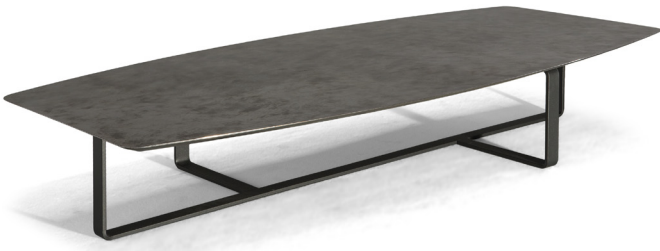

■ T134MX3

■ T134XX3

■ T134MM5

■ T134M05

■ T13401X

■ T13403X

ALL PICTURES SHOWN ARE FOR ILLUSTRATIVE PURPOSE ONLY. ACTUAL PRODUCT MAY VARY DUE TO PRODUCT ENHANCEMENT.

SCHEMATICS

square Central

90cm x 90cm H 38cm
35,43" x 35,43" H 14,96"

Rectangular Central

70cm x 148cm H 25cm
27,56" x 58,27" H 9,84"

73cm x 118cm H 39cm
28,74" x 46,46" H 15,35"

FINISHINGS

Frame finishing

ANTHRACITE