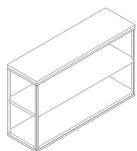

■ T100FM3

■ T100XY0

■ T1000X1

■ T1000X2

T100FMB

■ T10019X

ESQUEMAS

square ANGULAR

45cm x 45cm H 54cm
17,72" x 17,72" H 21,26"

square Central

90cm x 90cm H 34cm
35,43" x 35,43" H 13,39"

RECTANGULAR CONSOLE

27cm x 90cm H 56cm
10,63" x 35,43" H 22,05"

90cm x 27cm H 56cm
35,43" x 10,63" H 22,05"