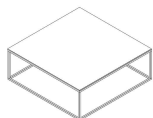

Structure in tubular powder coated metal in:

- glossy chrome;
- opaque brown-black paint;
- mattè ice

NOTES

---

**SCHEMATICS**

**square ANGULAR**

45cm x 45cm H 53cm  
17,72" x 17,72" H 20,87"

**square Central**

90cm x 90cm H 33cm  
35,43" x 35,43" H 12,99"

90cm x 90cm H 34cm  
35,43" x 35,43" H 13,39"

**square Accent**

45cm x 45cm H 53cm  
17,72" x 17,72" H 20,87"

**Round ANGULAR**

45cm H 56cm  
17,72" H 22,05"

**Round Central**