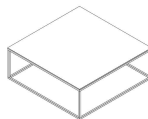

Structure in tubular powder coated metal in:

- glossy chrome;
- opaque brown-black paint;
- mattè ice

NOTES

---

**SCHEMATICS**

**square ANGULAR**

45cm x 45cm H 53cm  
17,72" x 17,72" H 20,87"

**square Central**

90cm x 90cm H 33cm  
35,43" x 35,43" H 12,99"

90cm x 90cm H 34cm  
35,43" x 35,43" H 13,39"

**square Accent**

45cm x 45cm H 53cm  
17,72" x 17,72" H 20,87"

**Round ANGULAR**

45cm H 56cm  
17,72" H 22,05"

**Round Central**