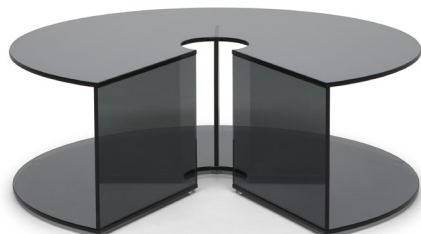

■ T041005XOF / T041005XDD  
(draft image - projectual review)

■ T041008XOF / T041008XDD

■ T041011XOF / T041011XDD

■ T041006XOF / T041006XDD  
(draft image - projectual review)

■ T041009XOF / T041009XDD

■ T041012XOF / T041012XDD

### Round ANGULAR

70cm x 70cm H 41cm  
27,56" x 27,56" H 16,14"

### Round Central

90cm x 90cm H 31cm  
35,43" x 35,43" H 12,2"

### Round Accent

40cm x 40cm H 51cm  
15,75" x 15,75" H 20,08"