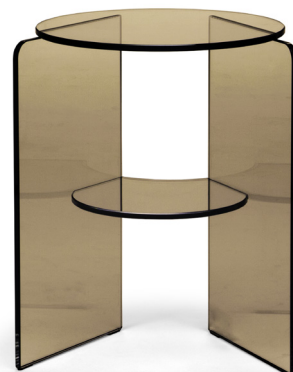

■ T041005XOF / T041005XDD  
(draft image - projectual review)

■ T041008XOF / T041008XDD

■ T041011XOF / T041011XDD

■ T041006XOF / T041006XDD  
(draft image - projectual review)

■ T041009XOF / T041009XDD

■ T041012XOF / T041012XDD

■ T041004XOF / T041004XDD  
(draft image - projectual review)

■ T041007XOF / T041007XDD

■ T041010XOF / T041010XDD

### Round ANGULAR

70cm x 70cm H 41cm  
27,56" x 27,56" H 16,14"

### Round Central

90cm x 90cm H 31cm  
35,43" x 35,43" H 12,2"