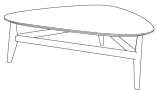

■ E22232X / E22256X

ALL PICTURES SHOWN ARE FOR ILLUSTRATIVE PURPOSE ONLY. ACTUAL PRODUCT MAY VARY DUE TO PRODUCT ENHANCEMENT.

SCHEMATICS

Rectangular ANGULAR

50cm x 80cm H 40cm
19,69" x 31,5" H 15,75"

Rectangular Central

60cm x 120cm H 35cm
23,62" x 47,24" H 13,78"

Rectangular ACCENT

40cm x 50cm H 50cm
15,75" x 19,69" H 19,69"

Round ANGULAR

80cm x 80cm H 47cm
31,5" x 31,5" H 18,5"

80cm x 80cm H 48cm
31,5" x 31,5" H 18,9"

Round Central

100cm x 100cm H 35cm
39,37" x 39,37" H 13,78"

ASSYMMETRIC CENTRAL

100cm x 100cm H 35cm
39,37" x 39,37" H 13,78"

FINISHINGS

Frame finishing

Brown Ash

Blonde Ash

Top finishing