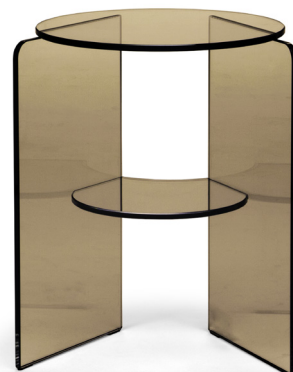

■ T041005XOF / T041005XDD  
(draft image - projectual review)

■ T041008XOF / T041008XDD

■ T041011XOF / T041011XDD

■ T041006XOF / T041006XDD  
(draft image - projectual review)

■ T041009XOF / T041009XDD

■ T041012XOF / T041012XDD

■ T041004XOF / T041004XDD  
(draft image - projectual review)

■ T041007XOF / T041007XDD

■ T041010XOF / T041010XDD

ALL PICTURES SHOWN ARE FOR ILLUSTRATIVE PURPOSE ONLY. ACTUAL PRODUCT MAY VARY DUE TO PRODUCT ENHANCEMENT.

SCHEMATICS

Round ANGULAR

70cm x 70cm H 41cm  
27,56" x 27,56" H 16,14"

Round Central

90cm x 90cm H 31cm  
35,43" x 35,43" H 12,2"

Round Accent

40cm x 40cm H 51cm  
15,75" x 15,75" H 20,08"

FINISHINGS

Frame finishing

BRONZE

SMOKE

Top finishing

BRONZE

SMOKE