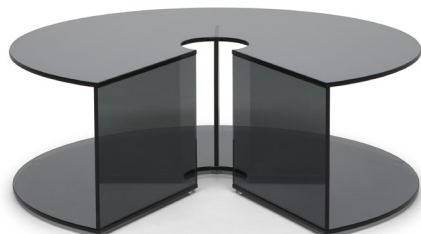

■ T041005XOF / T041005XDD  
(draft image - projectual review)

■ T041008XOF / T041008XDD

■ T041011XOF / T041011XDD

■ T041006XOF / T041006XDD  
(draft image - projectual review)

■ T041009XOF / T041009XDD

■ T041012XOF / T041012XDD

■ T041004XOF / T041004XDD  
(draft image - projectual review)

■ T041007XOF / T041007XDD

■ T041010XOF / T041010XDD

ALL PICTURES SHOWN ARE FOR ILLUSTRATIVE PURPOSE ONLY. ACTUAL PRODUCT MAY VARY DUE TO PRODUCT ENHANCEMENT.

SCHEMATICS

Round ANGULAR

70cm x 70cm H 41cm  
27,56" x 27,56" H 16,14"

Round Central

90cm x 90cm H 31cm  
35,43" x 35,43" H 12,2"

Round Accent

40cm x 40cm H 51cm  
15,75" x 15,75" H 20,08"

FINISHINGS

Frame finishing

BRONZE

SMOKE

Top finishing

BRONZE

SMOKE