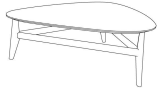

■ E22232X / E22256X

ALL PICTURES SHOWN ARE FOR ILLUSTRATIVE PURPOSE ONLY. ACTUAL PRODUCT MAY VARY DUE TO PRODUCT ENHANCEMENT.

**SCHEMATICS**

**Rectangular ANGULAR**

50cm x 80cm H 40cm  
19,69" x 31,5" H 15,75"

**Rectangular Central**

60cm x 120cm H 35cm  
23,62" x 47,24" H 13,78"

**Rectangular ACCENT**

40cm x 50cm H 50cm  
15,75" x 19,69" H 19,69"

**Round ANGULAR**

80cm x 80cm H 47cm  
31,5" x 31,5" H 18,5"

**Round Central**

100cm x 100cm H 35cm  
39,37" x 39,37" H 13,78"

**FINISHINGS**

**Frame finishing**

Brown Ash

Blonde Ash

**Top finishing**

WHITE

Light blue