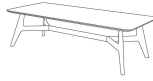

■ E22232X / E22256X

ALL PICTURES SHOWN ARE FOR ILLUSTRATIVE PURPOSE ONLY. ACTUAL PRODUCT MAY VARY DUE TO PRODUCT ENHANCEMENT.

SCHEMATICS

Rectangular ANGULAR

50cm x 80cm H 40cm
19,69" x 31,5" H 15,75"

Rectangular Central

60cm x 120cm H 35cm
23,62" x 47,24" H 13,78"

Rectangular ACCENT

40cm x 50cm H 50cm
15,75" x 19,69" H 19,69"

Round ANGULAR

80cm x 80cm H 47cm
31,5" x 31,5" H 18,5"

Round Central

100cm x 100cm H 35cm
39,37" x 39,37" H 13,78"