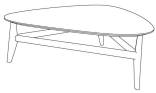

■ E22232X / E22256X

ALL PICTURES SHOWN ARE FOR ILLUSTRATIVE PURPOSE ONLY. ACTUAL PRODUCT MAY VARY DUE TO PRODUCT ENHANCEMENT.

SCHEMATICS

Rectangular ANGULAR

50cm x 80cm H 40cm
19,69" x 31,5" H 15,75"

Rectangular Central

60cm x 120cm H 35cm
23,62" x 47,24" H 13,78"

Rectangular ACCENT

40cm x 50cm H 50cm
15,75" x 19,69" H 19,69"

Round ANGULAR

80cm x 80cm H 47cm
31,5" x 31,5" H 18,5"

Round Central

100cm x 100cm H 35cm
39,37" x 39,37" H 13,78"