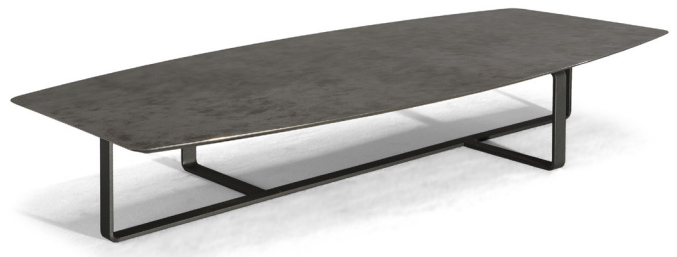

■ T134MX3

■ T134XX3

■ T134MM5

■ T134M05

■ T13401X

■ T13403X

SCHEMATICS

square Central

90cm x 90cm H 38cm
35,43" x 35,43" H 14,96"

Rectangular Central

70cm x 148cm H 25cm
27,56" x 58,27" H 9,84"

73cm x 118cm H 39cm
28,74" x 46,46" H 15,35"

FINISHINGS

Frame finishing

ANTHRACITE

Top finishing