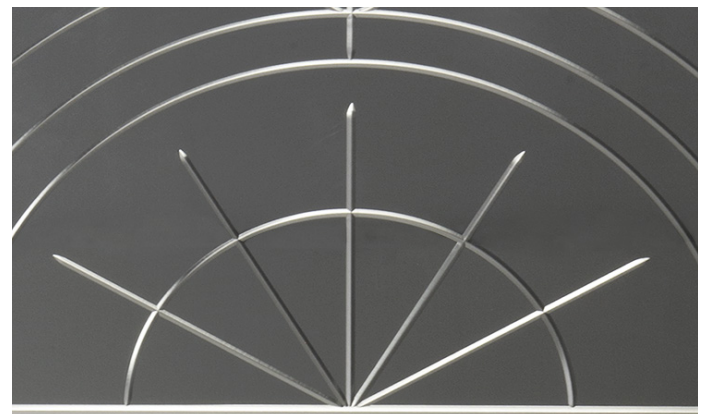

■ Y71101X

■ Y71102X

■ Detail

■ Detail

SCHEMATICS

Mirror

88cm x 1cm H 88cm
34,65" x 0,39" H 34,65"

88cm x 3cm H 208cm
34,65" x 1,18" H 81,89"

FINISHINGS

Finishing

FUME' MIRROR