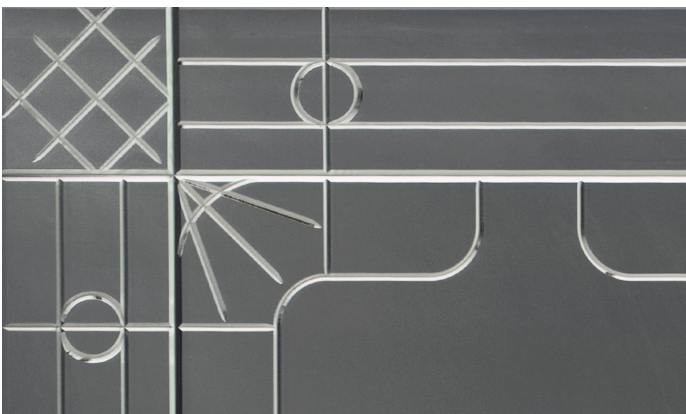

■ Y71101X

■ Y71102X

■ Detail

■ Detail

SCHEMATICS

Mirror

88cm x 1cm H 88cm
34,65" x 0,39" H 34,65"

88cm x 3cm H 208cm
34,65" x 1,18" H 81,89"

FINISHINGS

Finishing

FUME' MIRROR