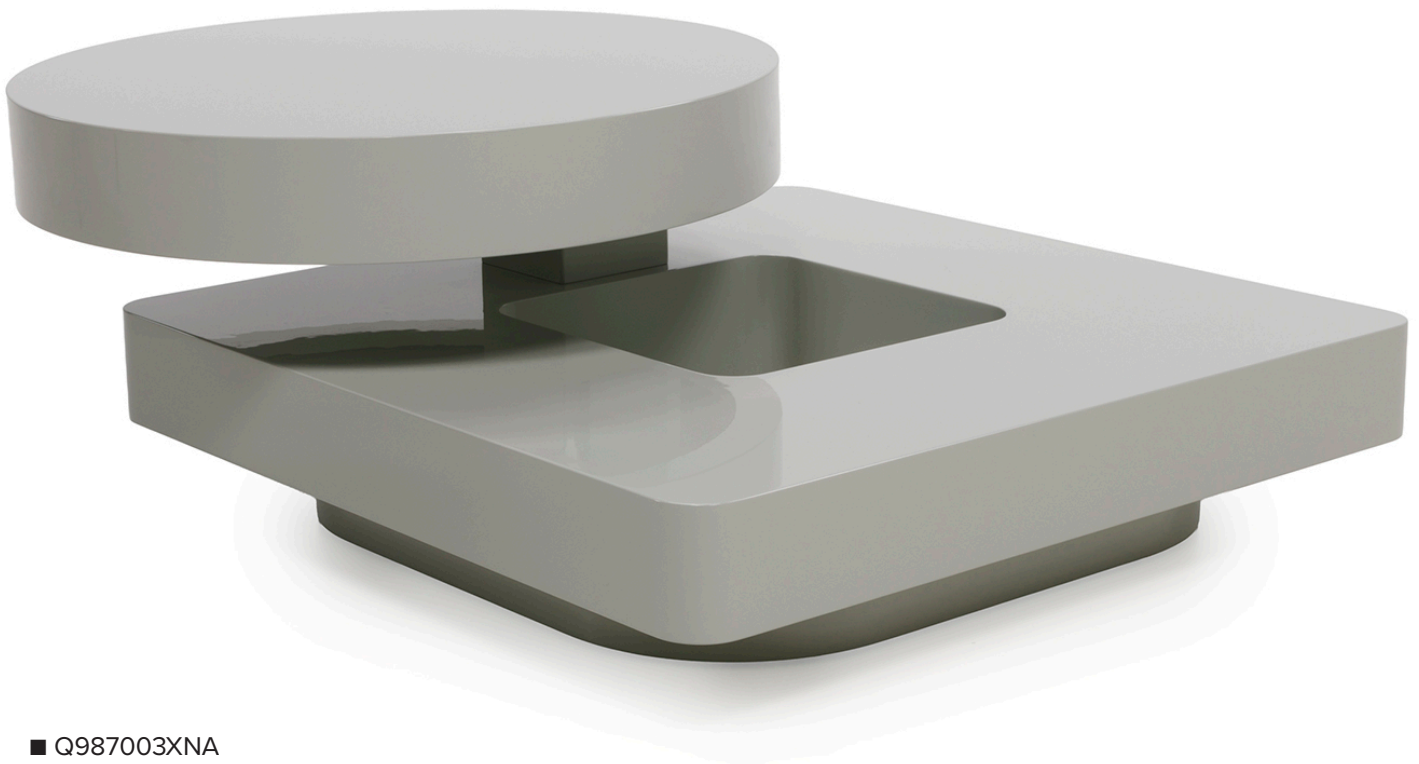

■ Q987003XNA