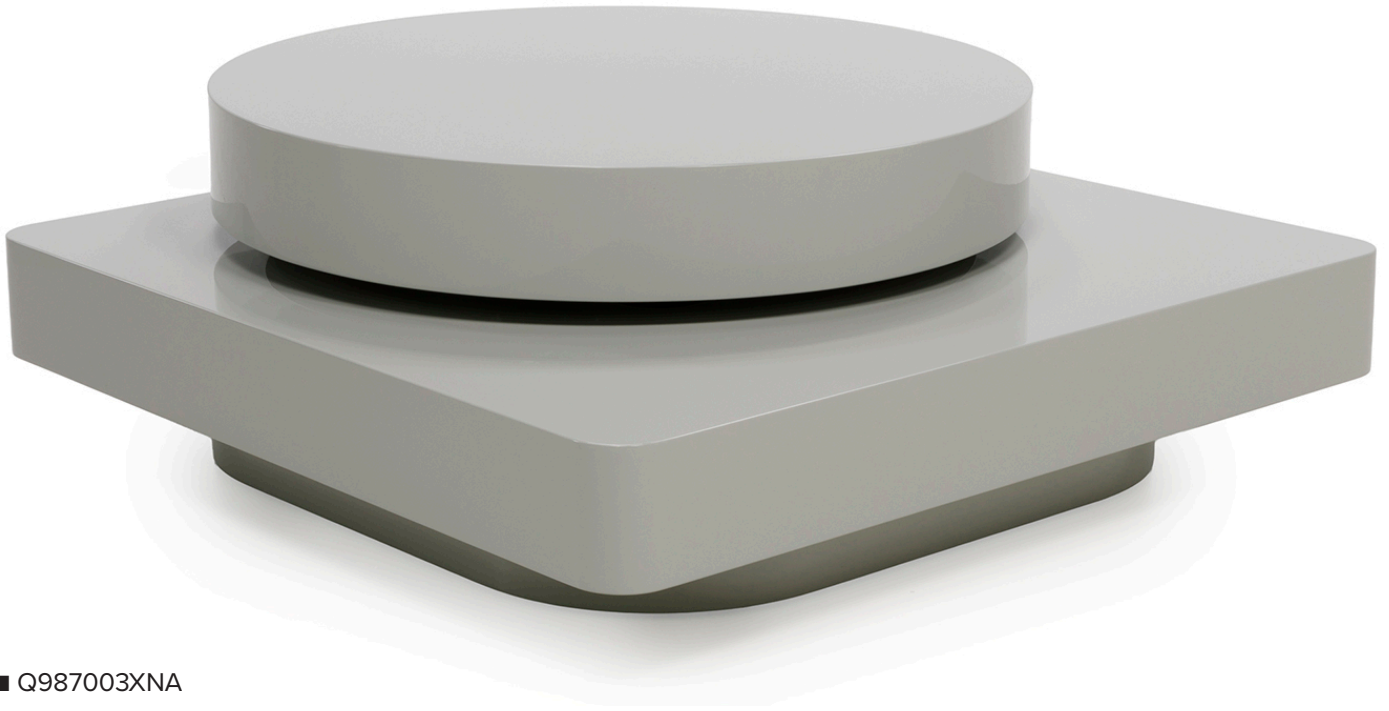

■ Q987001XNA

■ Q987001XNA

ALL PICTURES SHOWN ARE FOR ILLUSTRATIVE PURPOSE ONLY. ACTUAL PRODUCT MAY VARY DUE TO PRODUCT ENHANCEMENT.

■ Q987002XNA

■ Q987002XNA

ALL PICTURES SHOWN ARE FOR ILLUSTRATIVE PURPOSE ONLY. ACTUAL PRODUCT MAY VARY DUE TO PRODUCT ENHANCEMENT.

ALL PICTURES SHOWN ARE FOR ILLUSTRATIVE PURPOSE ONLY. ACTUAL PRODUCT MAY VARY DUE TO PRODUCT ENHANCEMENT.

■ Q987004XNA

■ Q987004XNA

ALL PICTURES SHOWN ARE FOR ILLUSTRATIVE PURPOSE ONLY. ACTUAL PRODUCT MAY VARY DUE TO PRODUCT ENHANCEMENT.

■ Q987005XNA

■ Q987005XNA

SCHEMATICS

square CENTRAL WITH CASTORS

97cm x 97cm H 34cm
38,19" x 38,19" H 13,39"

97cm x 97cm H 36cm
38,19" x 38,19" H 14,17"

square WITH MECHANISM

97cm x 97cm H 36cm
38,19" x 38,19" H 14,17"

ROUND FIXED

160cm x 160cm H 74cm
62,99" x 62,99" H 29,13"

180cm x 180cm H 74cm
70,87" x 70,87" H 29,13"

ROUND REMOVABLE ROTATING TRAY

80cm x 80cm H 4cm
31,5" x 31,5" H 1,57"

100cm x 100cm H 4cm
39,37" x 39,37" H 1,57"