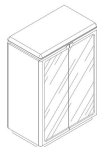

■ T17201X

■ T17202X

■ T17203X

■ T17204X

■ T172R2X

ALL PICTURES SHOWN ARE FOR ILLUSTRATIVE PURPOSE ONLY. ACTUAL PRODUCT MAY VARY DUE TO PRODUCT ENHANCEMENT.

SCHEMATICS

Sideboard

53cm x 200cm H 73cm
20,87" x 78,74" H 28,74"

53cm x 200cm H 88cm
20,87" x 78,74" H 34,65"

Showcase

53cm x 90cm H 130cm
20,87" x 35,43" H 51,18"

RECTANGULAR FIXED

95cm x 200cm H 74cm
37,4" x 78,74" H 29,13"

105cm x 260cm H 74cm
41,34" x 102,36" H 29,13"

RECTANGULAR DESK

60cm x 180cm H 73cm
23,62" x 70,87" H 28,74"

ROUND FIXED

160cm x 160cm H 74cm
62,99" x 62,99" H 29,13"

FINISHINGS

Frame finishing

WALNUT