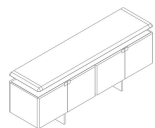

■ T17201X

■ T17202X

■ T17203X

■ T17204X

■ T172R2X

ALL PICTURES SHOWN ARE FOR ILLUSTRATIVE PURPOSE ONLY. ACTUAL PRODUCT MAY VARY DUE TO PRODUCT ENHANCEMENT.

SCHEMATICS

Sideboard

53cm x 200cm H 73cm
20,87" x 78,74" H 28,74"

53cm x 200cm H 88cm
20,87" x 78,74" H 34,65"

Showcase

53cm x 90cm H 130cm
20,87" x 35,43" H 51,18"

RECTANGULAR FIXED

95cm x 200cm H 74cm
37,4" x 78,74" H 29,13"

105cm x 260cm H 74cm
41,34" x 102,36" H 29,13"

RECTANGULAR DESK

60cm x 180cm H 73cm
23,62" x 70,87" H 28,74"

ROUND FIXED

160cm x 160cm H 74cm
62,99" x 62,99" H 29,13"

FINISHINGS

Frame finishing

WALNUT