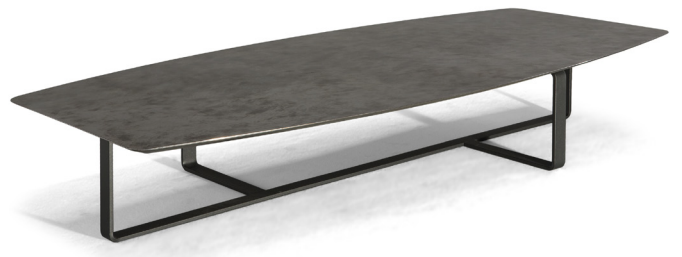

■ T134MX3

■ T134XX3

■ T134MM5

■ T134M05

■ T13401X

■ T13403X

SCHEMATICS

square Central

90cm x 90cm H 38cm
35,43" x 35,43" H 14,96"

Rectangular Central

70cm x 148cm H 25cm
27,56" x 58,27" H 9,84"

73cm x 118cm H 39cm
28,74" x 46,46" H 15,35"

FINISHINGS

Frame finishing

ANTHRACITE

Top finishing