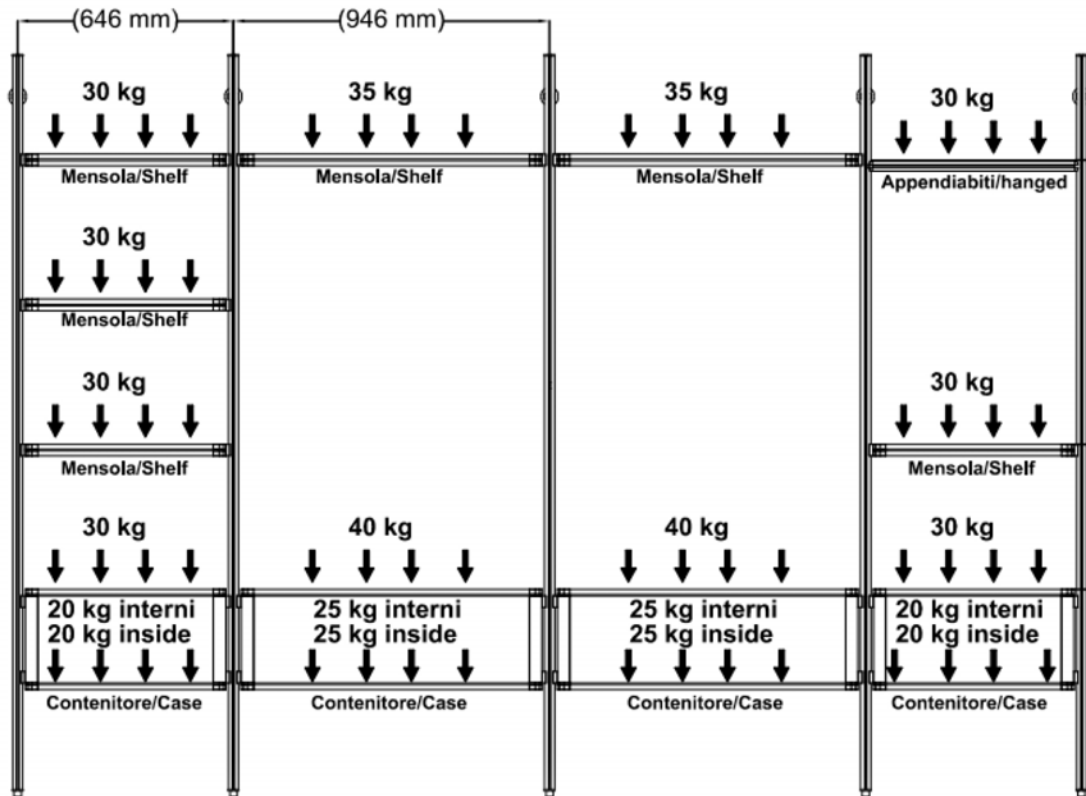

The maximum weight capacity must not exceed the guidelines, to ensure safe usage. Exceeding this weight limit may result in damage to the product and pose a safety risk. Please adhere strictly to this weight limit during installation and usage.