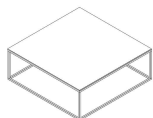

Structure in tubular powder coated metal in:

- glossy chrome;
- opaque brown-black paint;
- mattè ice

NOTES

SCHEMATICS

square ANGULAR

45cm x 45cm H 53cm
17,72" x 17,72" H 20,87"

square Central

90cm x 90cm H 33cm
35,43" x 35,43" H 12,99"

90cm x 90cm H 34cm
35,43" x 35,43" H 13,39"

square Accent

45cm x 45cm H 53cm
17,72" x 17,72" H 20,87"

Round ANGULAR

45cm H 56cm
17,72" H 22,05"

Round Central

90cm H 33cm
35,43" H 12,99"

FINISHINGS