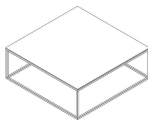

Structure in tubular powder coated metal in:

- glossy chrome;
- opaque brown-black paint;
- mattè ice

NOTES

SCHEMATICS

square ANGULAR

45cm x 45cm H 53cm
17,72" x 17,72" H 20,87"

square Central

90cm x 90cm H 33cm
35,43" x 35,43" H 12,99"

90cm x 90cm H 34cm
35,43" x 35,43" H 13,39"

square Accent

45cm x 45cm H 53cm
17,72" x 17,72" H 20,87"

Round ANGULAR

45cm H 56cm
17,72" H 22,05"

Round Central

90cm H 33cm
35,43" H 12,99"

FINISHINGS