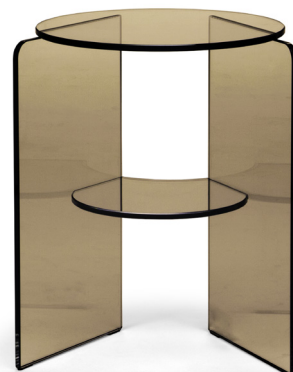

■ T041005XOF / T041005XDD
(draft image - projectual review)

■ T041008XOF / T041008XDD

■ T041011XOF / T041011XDD

■ T041006XOF / T041006XDD
(draft image - projectual review)

■ T041009XOF / T041009XDD

■ T041012XOF / T041012XDD

■ T041004XOF / T041004XDD
(draft image - projectual review)

■ T041007XOF / T041007XDD

■ T041010XOF / T041010XDD

SCHEMATICS

Round ANGULAR

70cm x 70cm H 41cm
27,56" x 27,56" H 16,14"

Round Central

90cm x 90cm H 31cm
35,43" x 35,43" H 12,2"

Round Accent

40cm x 40cm H 51cm
15,75" x 15,75" H 20,08"

FINISHINGS

Frame finishing

BRONZE

SMOKE

Top finishing

BRONZE